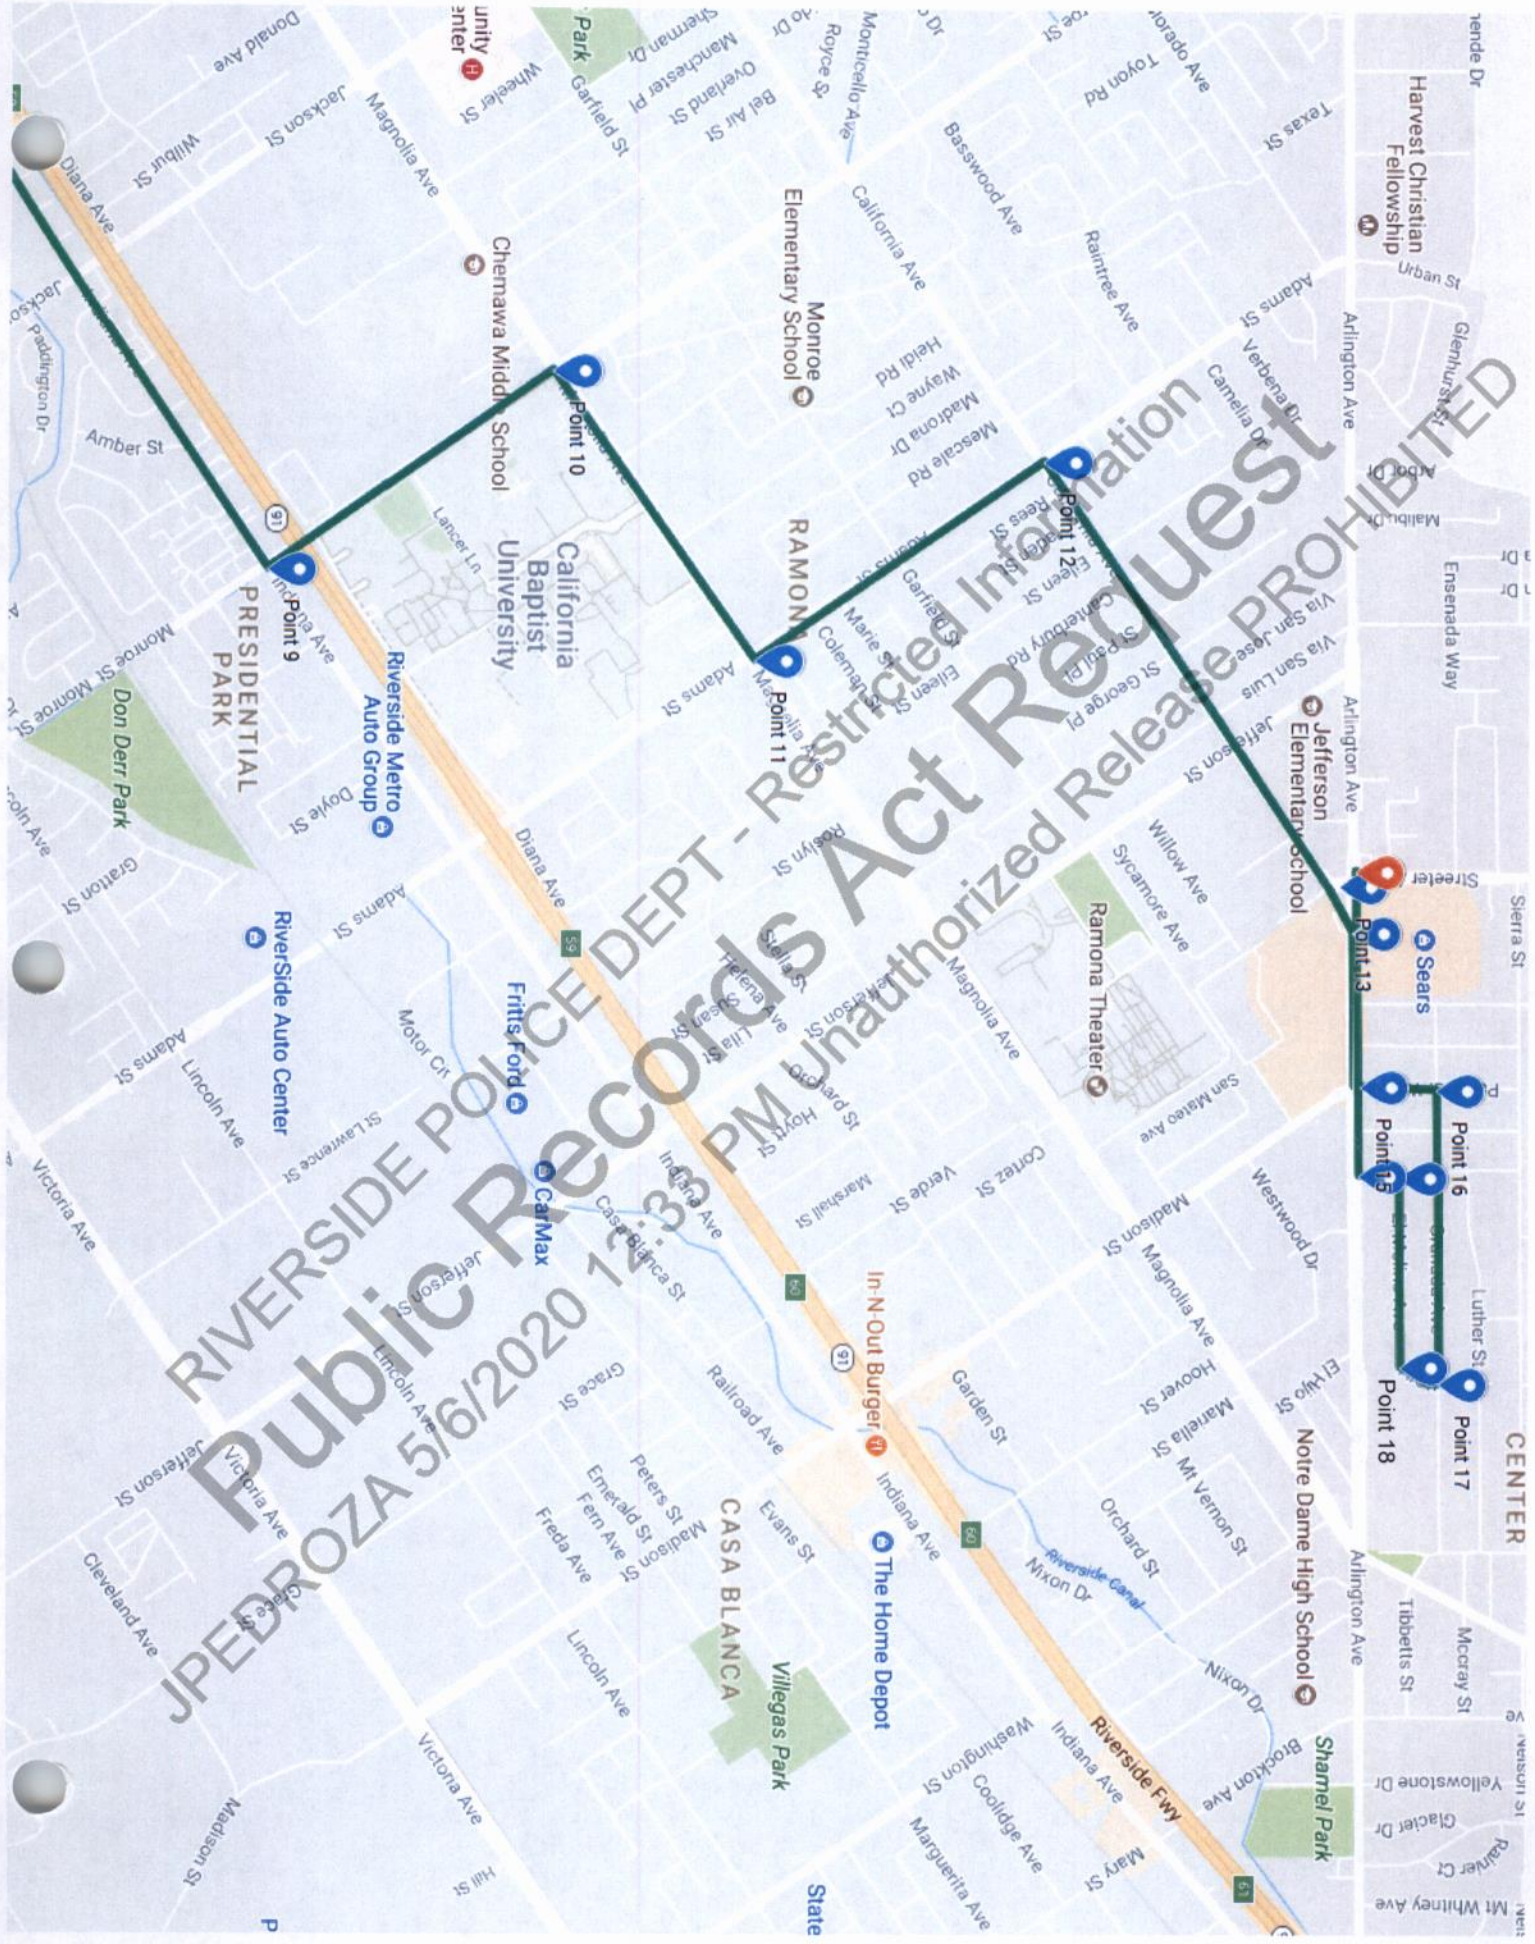

RIVERSIDE POLICE DEPT - Restricted Information
Public Records Act Request
Unauthorized Release Prohibited
J. PEDROZA 5/6/2020 1:33 PM

PRESIDENTIAL PARK

Riverside Auto Center

California Baptist University

RAMON

Ramona Theater

In-N-Out Burger

The Home Depot

CASA BLANCA

Villegas Park

Noire Dame High School

Shamel Park

Harvest Christian Fellowship

Sears

CENTER

P

P