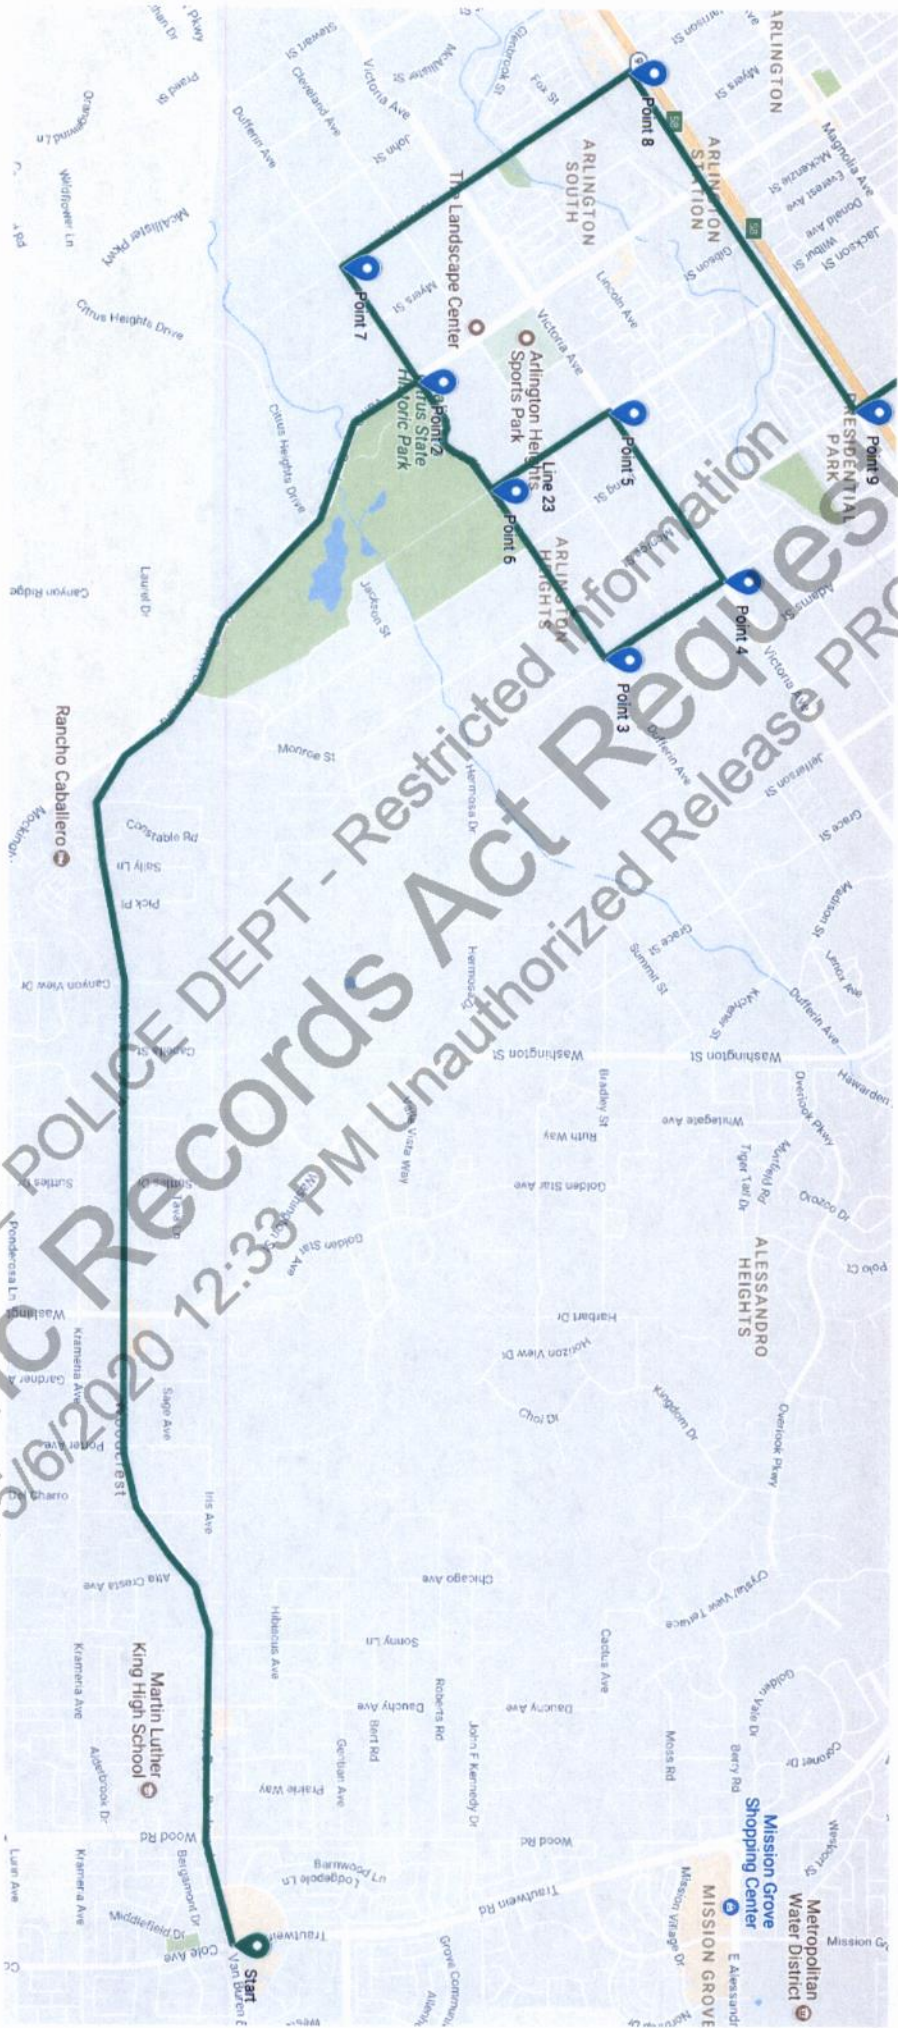

RIVERSIDE POLICE DEPT - Restricted Information
Public Records Act Request
JPEDROZA 5/6/2020 12:33 PM Unauthorized Release PROHIBITED