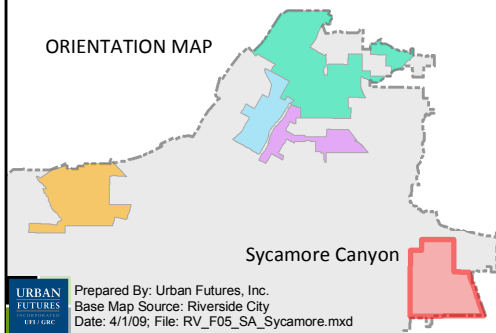

**City of Riverside Redevelopment Agency
2009 PLAN AMENDMENTS & MERGER**

Figure 5

**SYCAMORE CANYON
REDEVELOPMENT PROJECT AREA**
OF THE UNIVERSITY CORRIDOR/SYCAMORE CANYON
MERGED REDEVELOPMENT PROJECT

Project Area & Blight Study Area

ORIENTATION MAP

Prepared By: Urban Futures, Inc.
Base Map Source: Riverside City
Date: 4/1/09; File: RV_F05_SA_Sycamore.mxd

- Sycamore Canyon Project Area*
- City of Riverside

*Project Area and Blight Study Area in Sycamore Canyon are one and the same