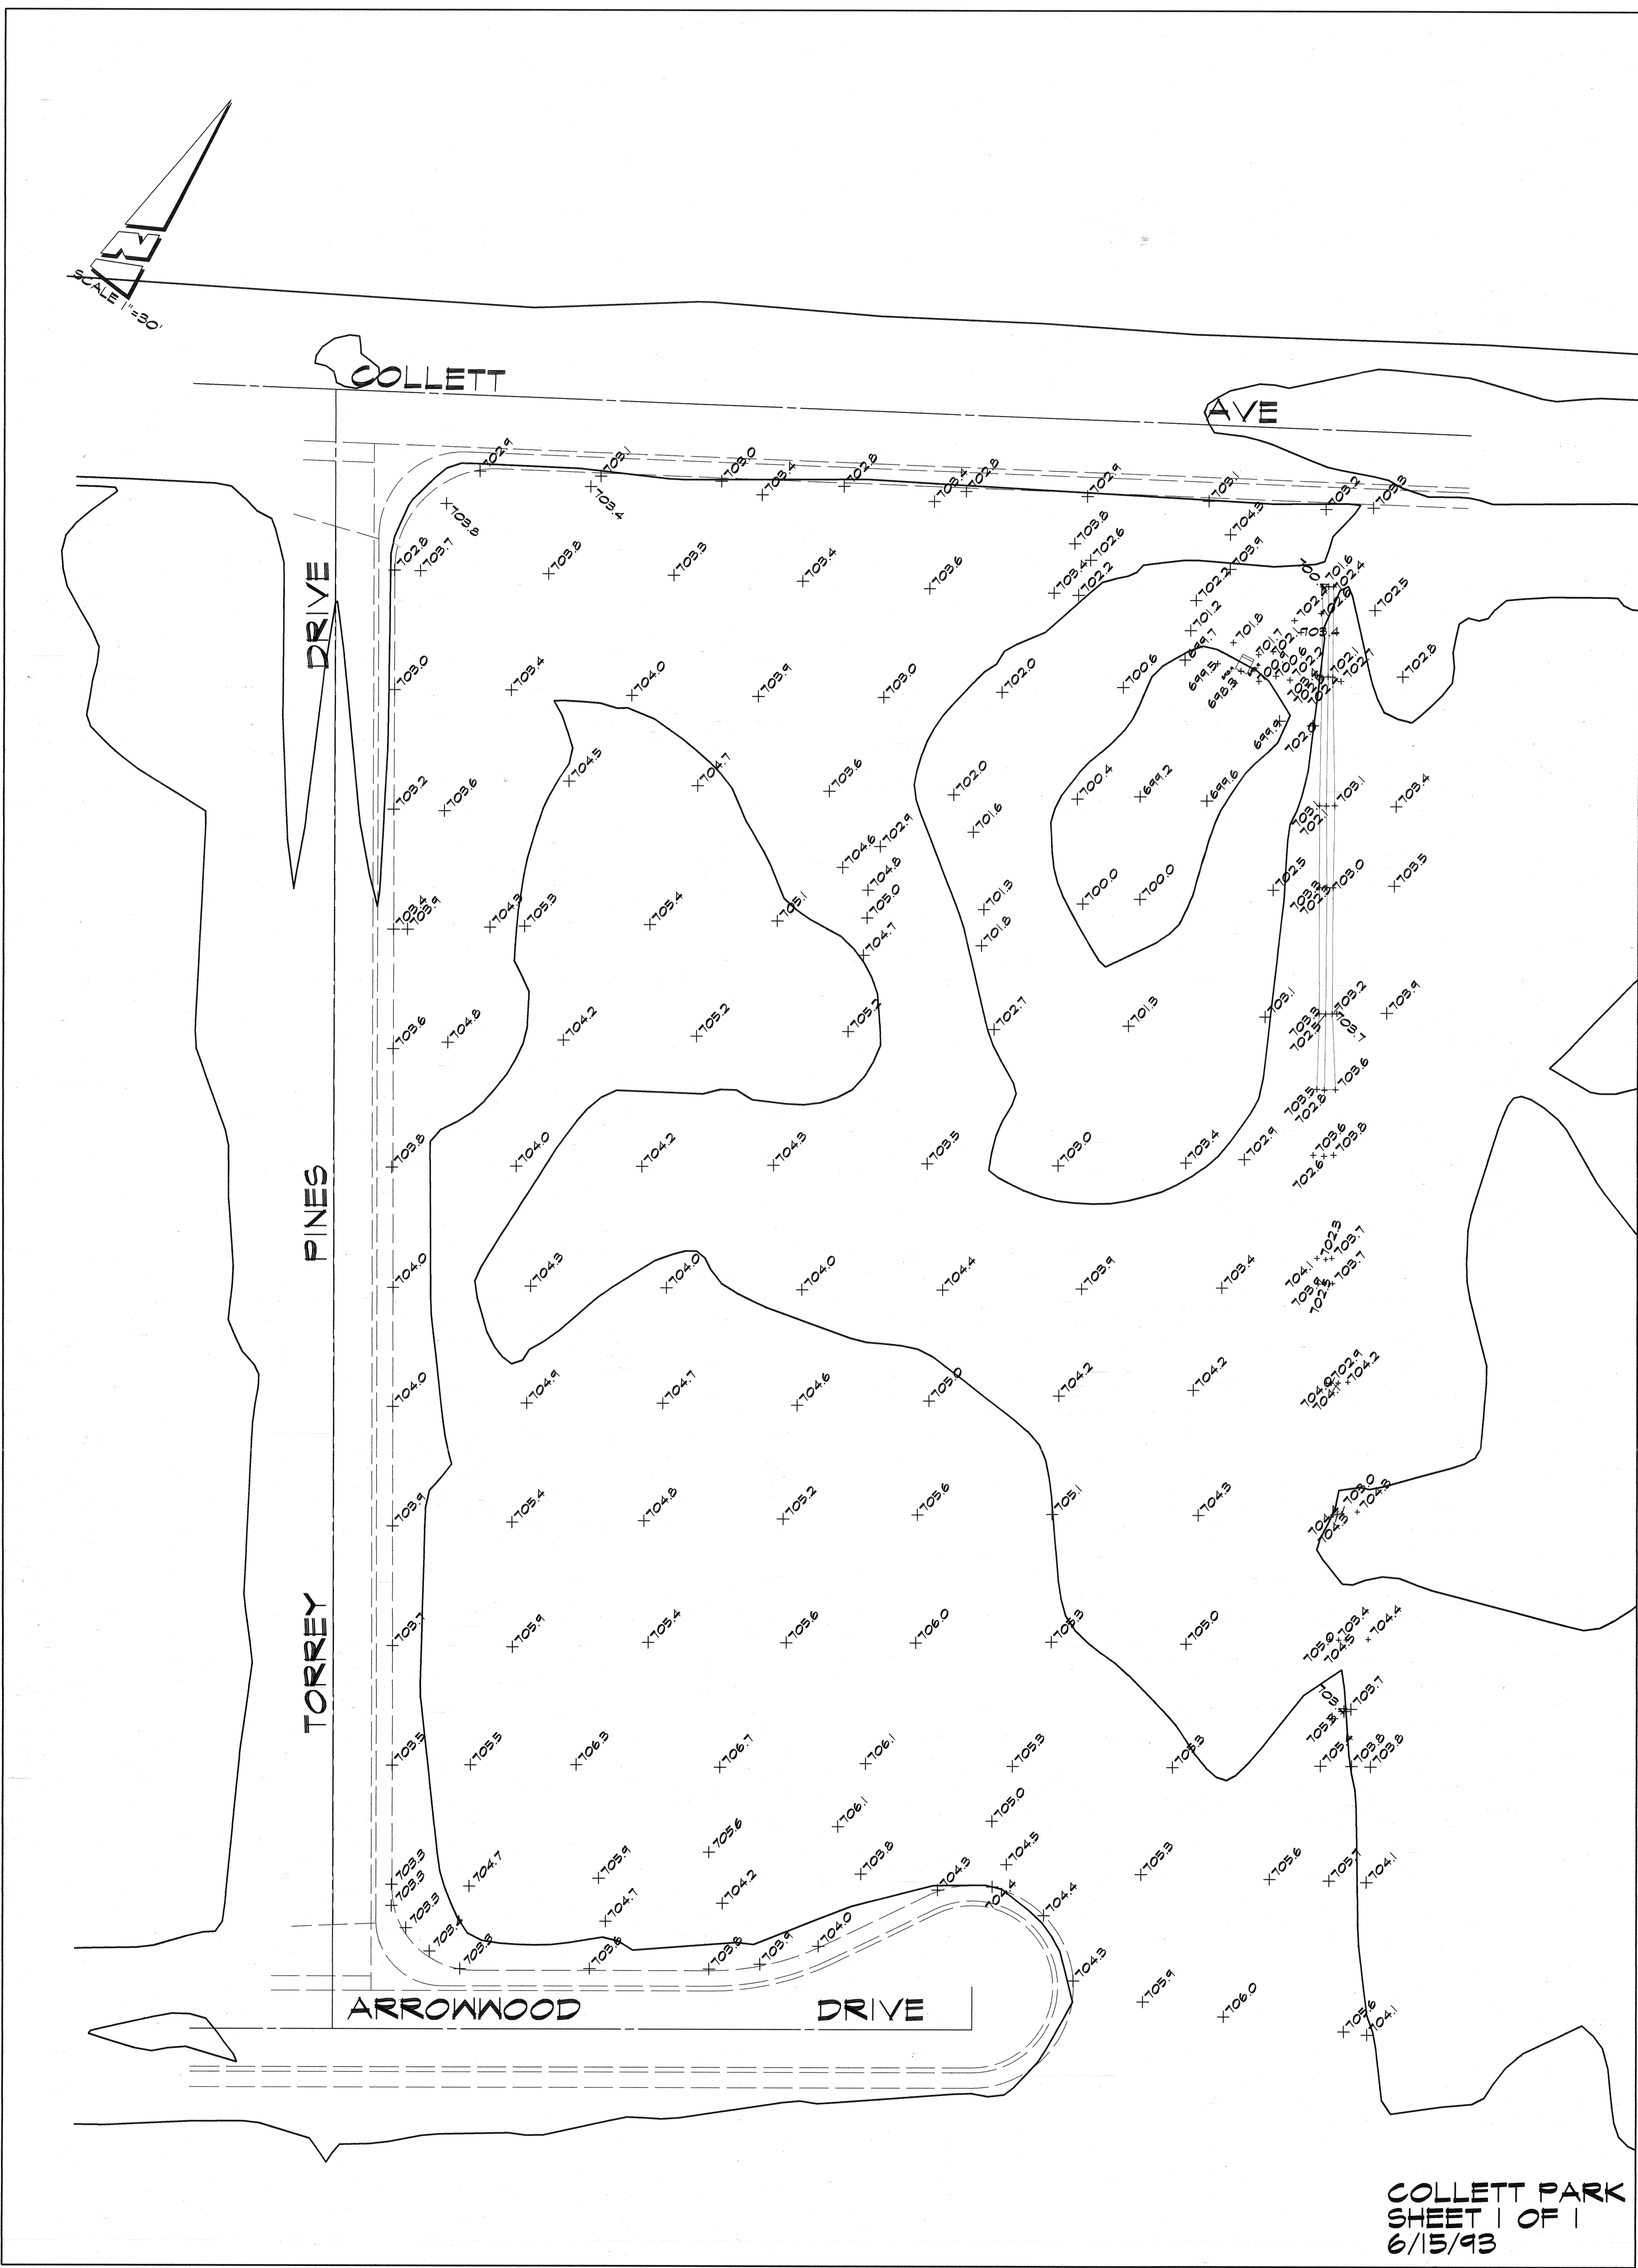

DRAWING NUMBER

DRAWING NUMBER

PLAN HOLD CORPORATION • IRVINE, CALIFORNIA
REORDER BY NUMBER 075048

DRAWING NUMBER

PLAN HOLD CORPORATION • IRVINE, CALIFORNIA
REORDER BY NUMBER 075048

DRAWING NUMBER

PLAN HOLD CORPORATION • IRVINE, CALIFORNIA
REORDER BY NUMBER 075048

DRAWING NUMBER

PLAN HOLD CORPORATION • IRVINE, CALIFORNIA
REORDER BY NUMBER 075048

DRAWING NUMBER
COL

PLAN HOLD CORPORATION • IRVINE, CALIFORNIA
REORDER BY NUMBER 075048

COLLETT PARK
SHEET 1 OF 1
6/15/93

GIS