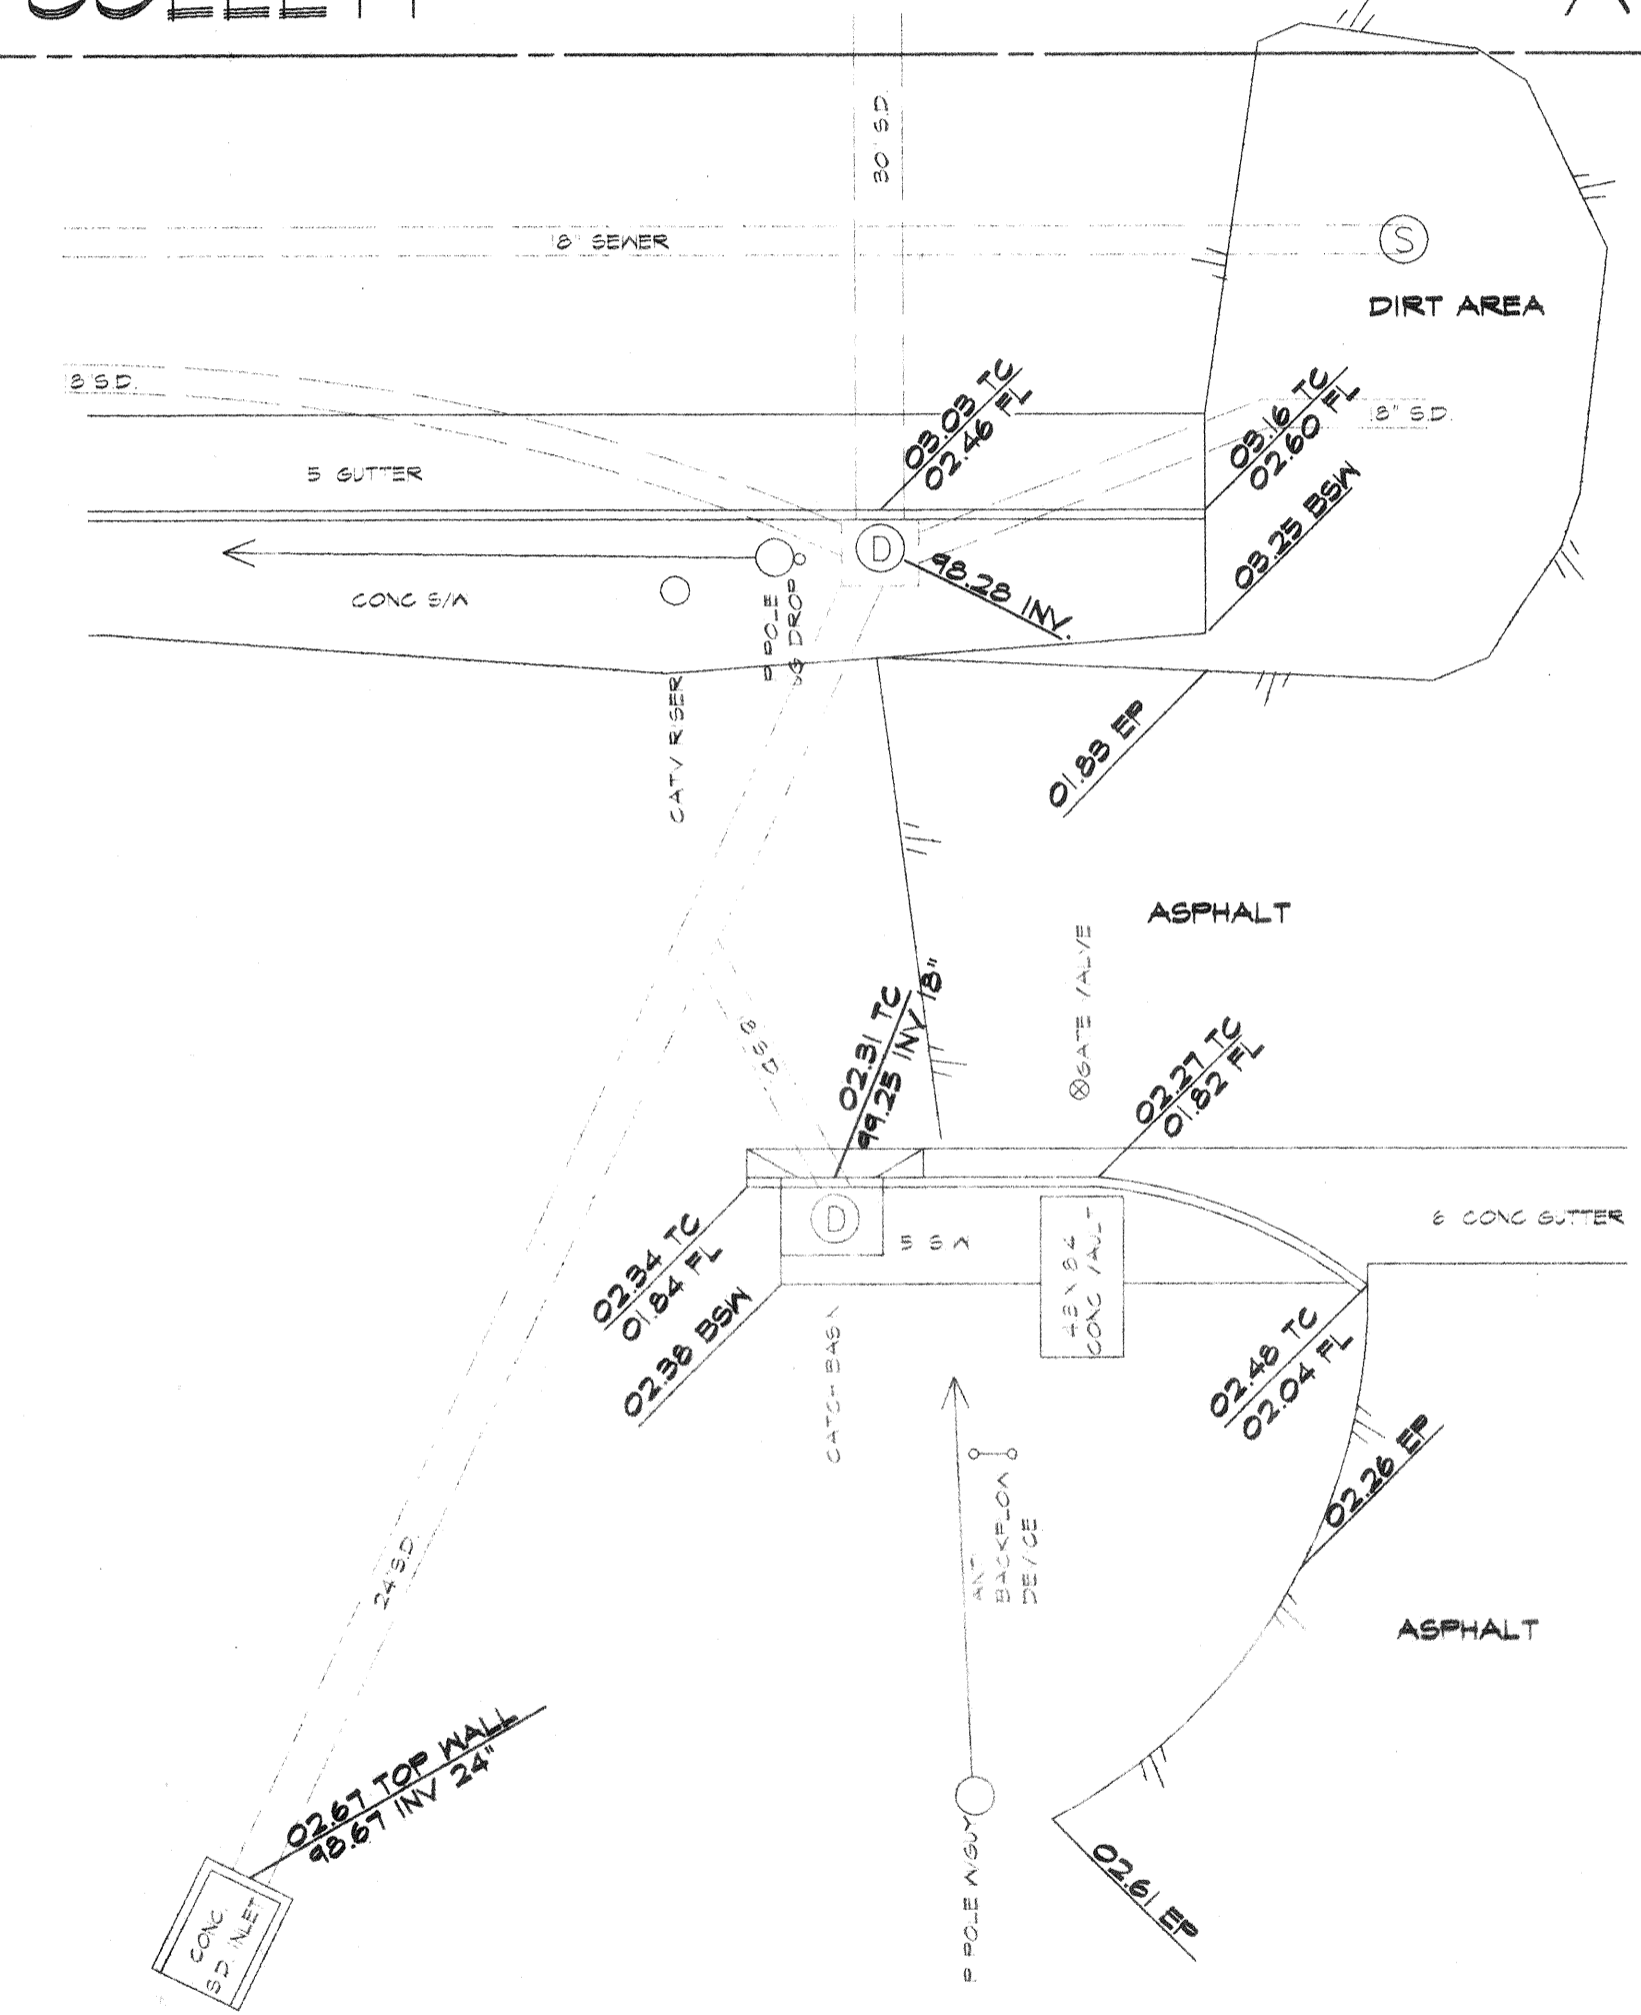

DRAWING NUMBER

PLAN HOLD CORPORATION • IRVINE, CALIFORNIA
REORDER BY NUMBER 075048

DRAWING NUMBER

PLAN HOLD CORPORATION • IRVINE, CALIFORNIA
REORDER BY NUMBER 075048

DRAWING NUMBER

PLAN HOLD CORPORATION • IRVINE, CALIFORNIA
REORDER BY NUMBER 075048

DRAWING NUMBER

PLAN HOLD CORPORATION • IRVINE, CALIFORNIA
REORDER BY NUMBER 075048

DRAWING NUMBER

PLAN HOLD CORPORATION • IRVINE, CALIFORNIA
REORDER BY NUMBER 075048

DRAWING NUMBER
COL

PLAN HOLD CORPORATION • IRVINE, CALIFORNIA
REORDER BY NUMBER 075048

COLLETT PARK
SHEET 1 OF 1
6/15/93

GIS

COLLETT AVENUE

RECEIVED
 JUL 29 1993
 PARK & RECREATION
 PLANNING & DESIGN

COLLETT PARK TOPO
 SHEET 1 OF 1
 7/21/93

CURT