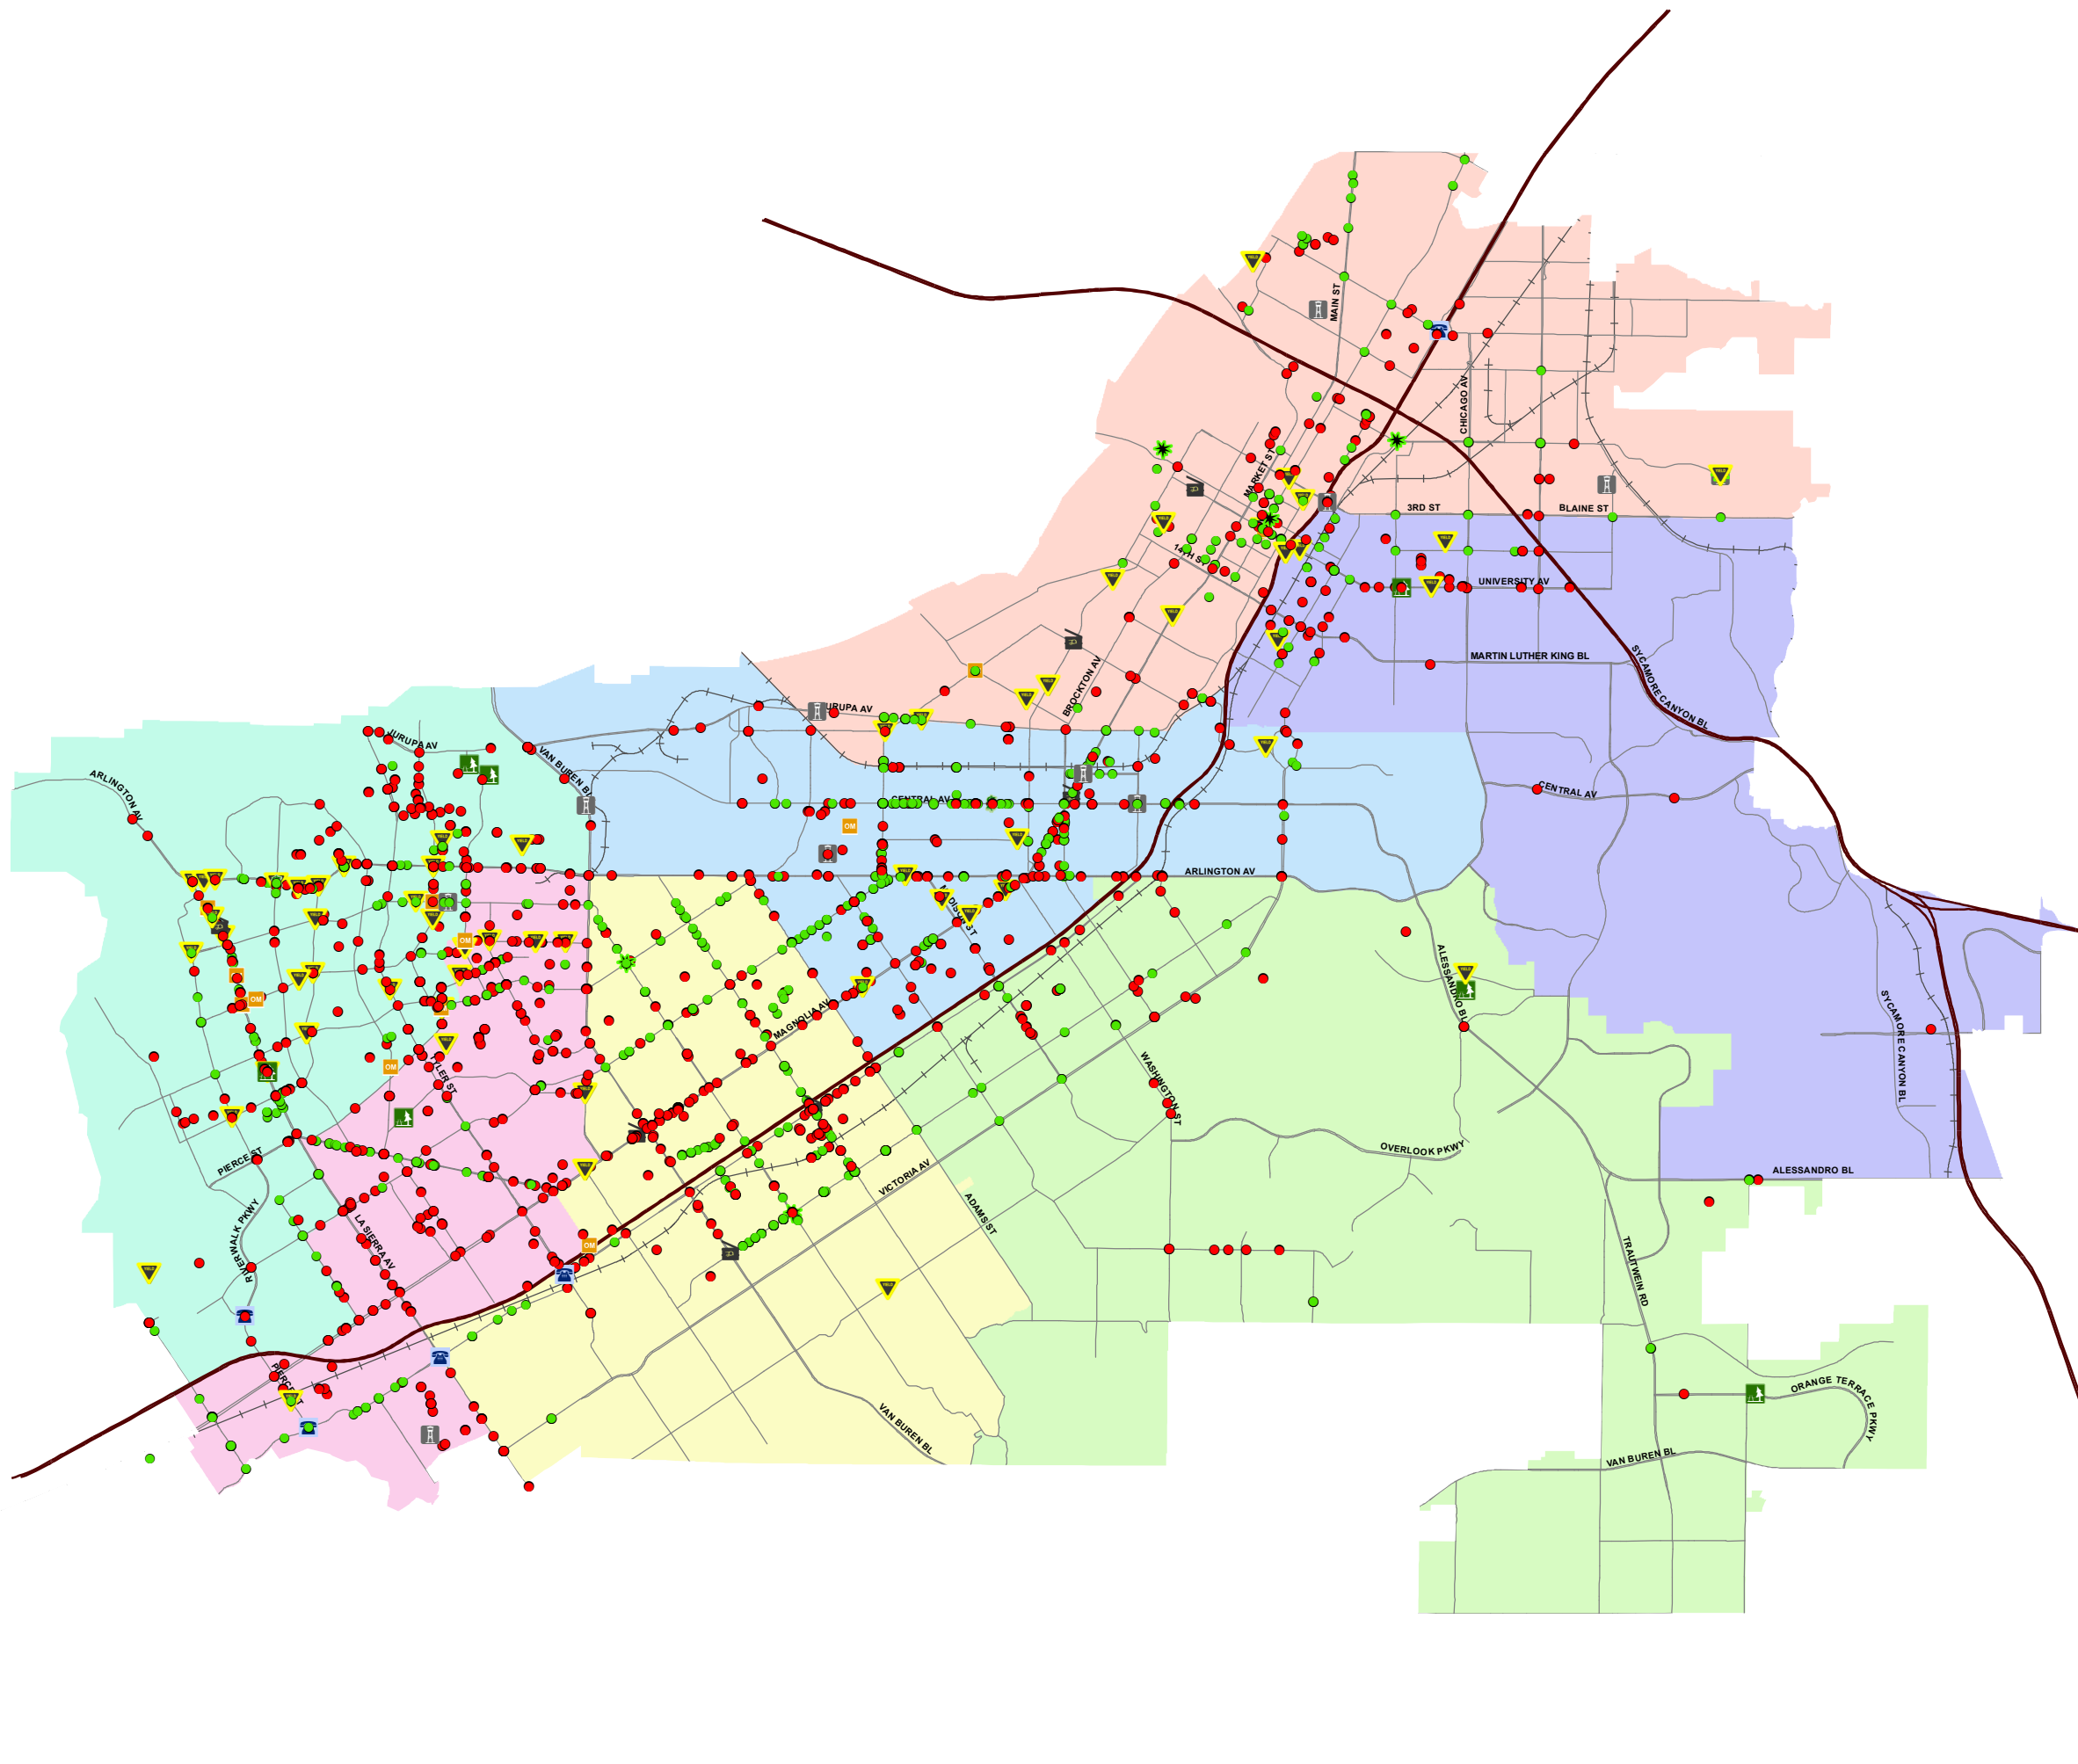

311 Call Center Graffiti Calls Citywide

For the month of:
February 2009

Legend	Count:
● Removal Request	1271
● Daily Proactive Clean-Up	603
▼ Traffic Control Signs	69
■ Stickers	14
■ Special Equipment or Long Term	11
■ In a City Park	8
★ Foul or Obscene, Emergency	7
■ Commercial Bins or Dumpsters	7
■ Courtesy Notify	7
● Reward Request	2