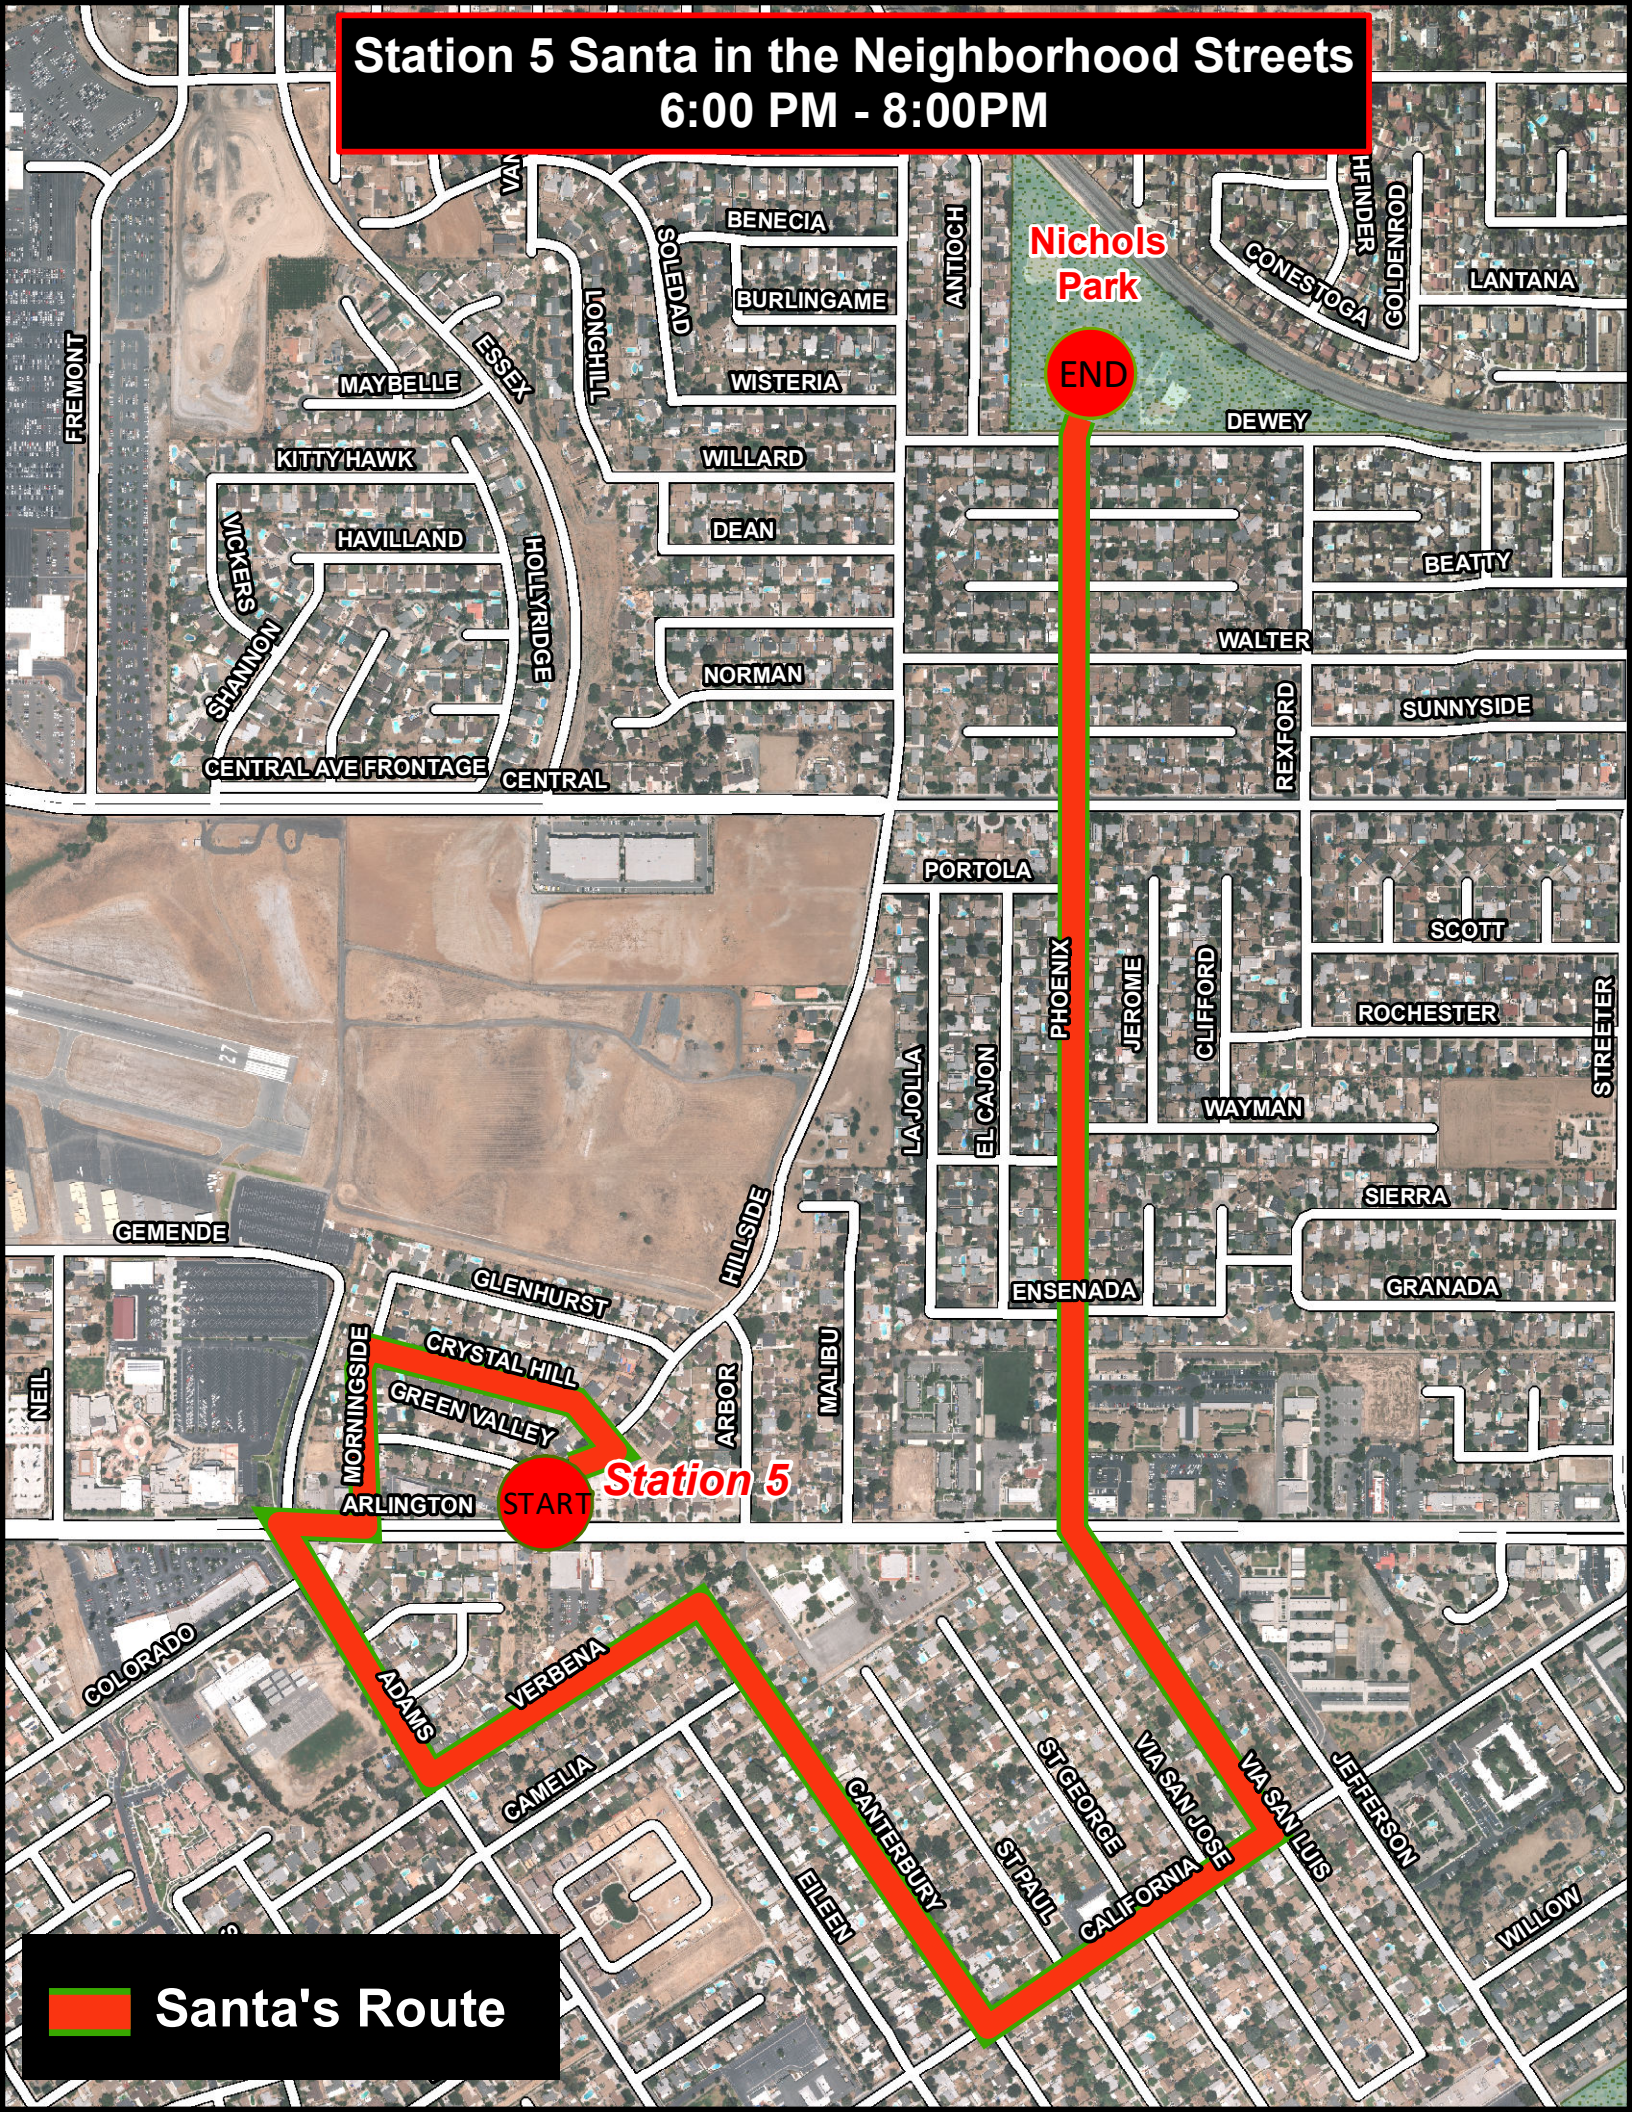

 Santa's Route

Station 3 Santa in the Neighborhood Streets 6:00 PM - 8:00PM

 Santa's Route

Station 4 Santa in the Neighborhood Streets 6:00 PM - 8:00PM

 Santa's Route

Station 5 Santa in the Neighborhood Streets 6:00 PM - 8:00PM

Nichols Park

END

START

Station 5

Santa's Route

FREMONT

MAYBELLE

KITTYHAWK

Station 11

 Santa's Route

Station 12 Santa in the Neighborhood Streets 6:00 PM - 8:00PM

Station 12

Harrison Park

END

 Santa's Route

Station 13 Santa in the Neighborhood Streets 6:00 PM - 8:00PM

Station 14

START

 Santa's Route