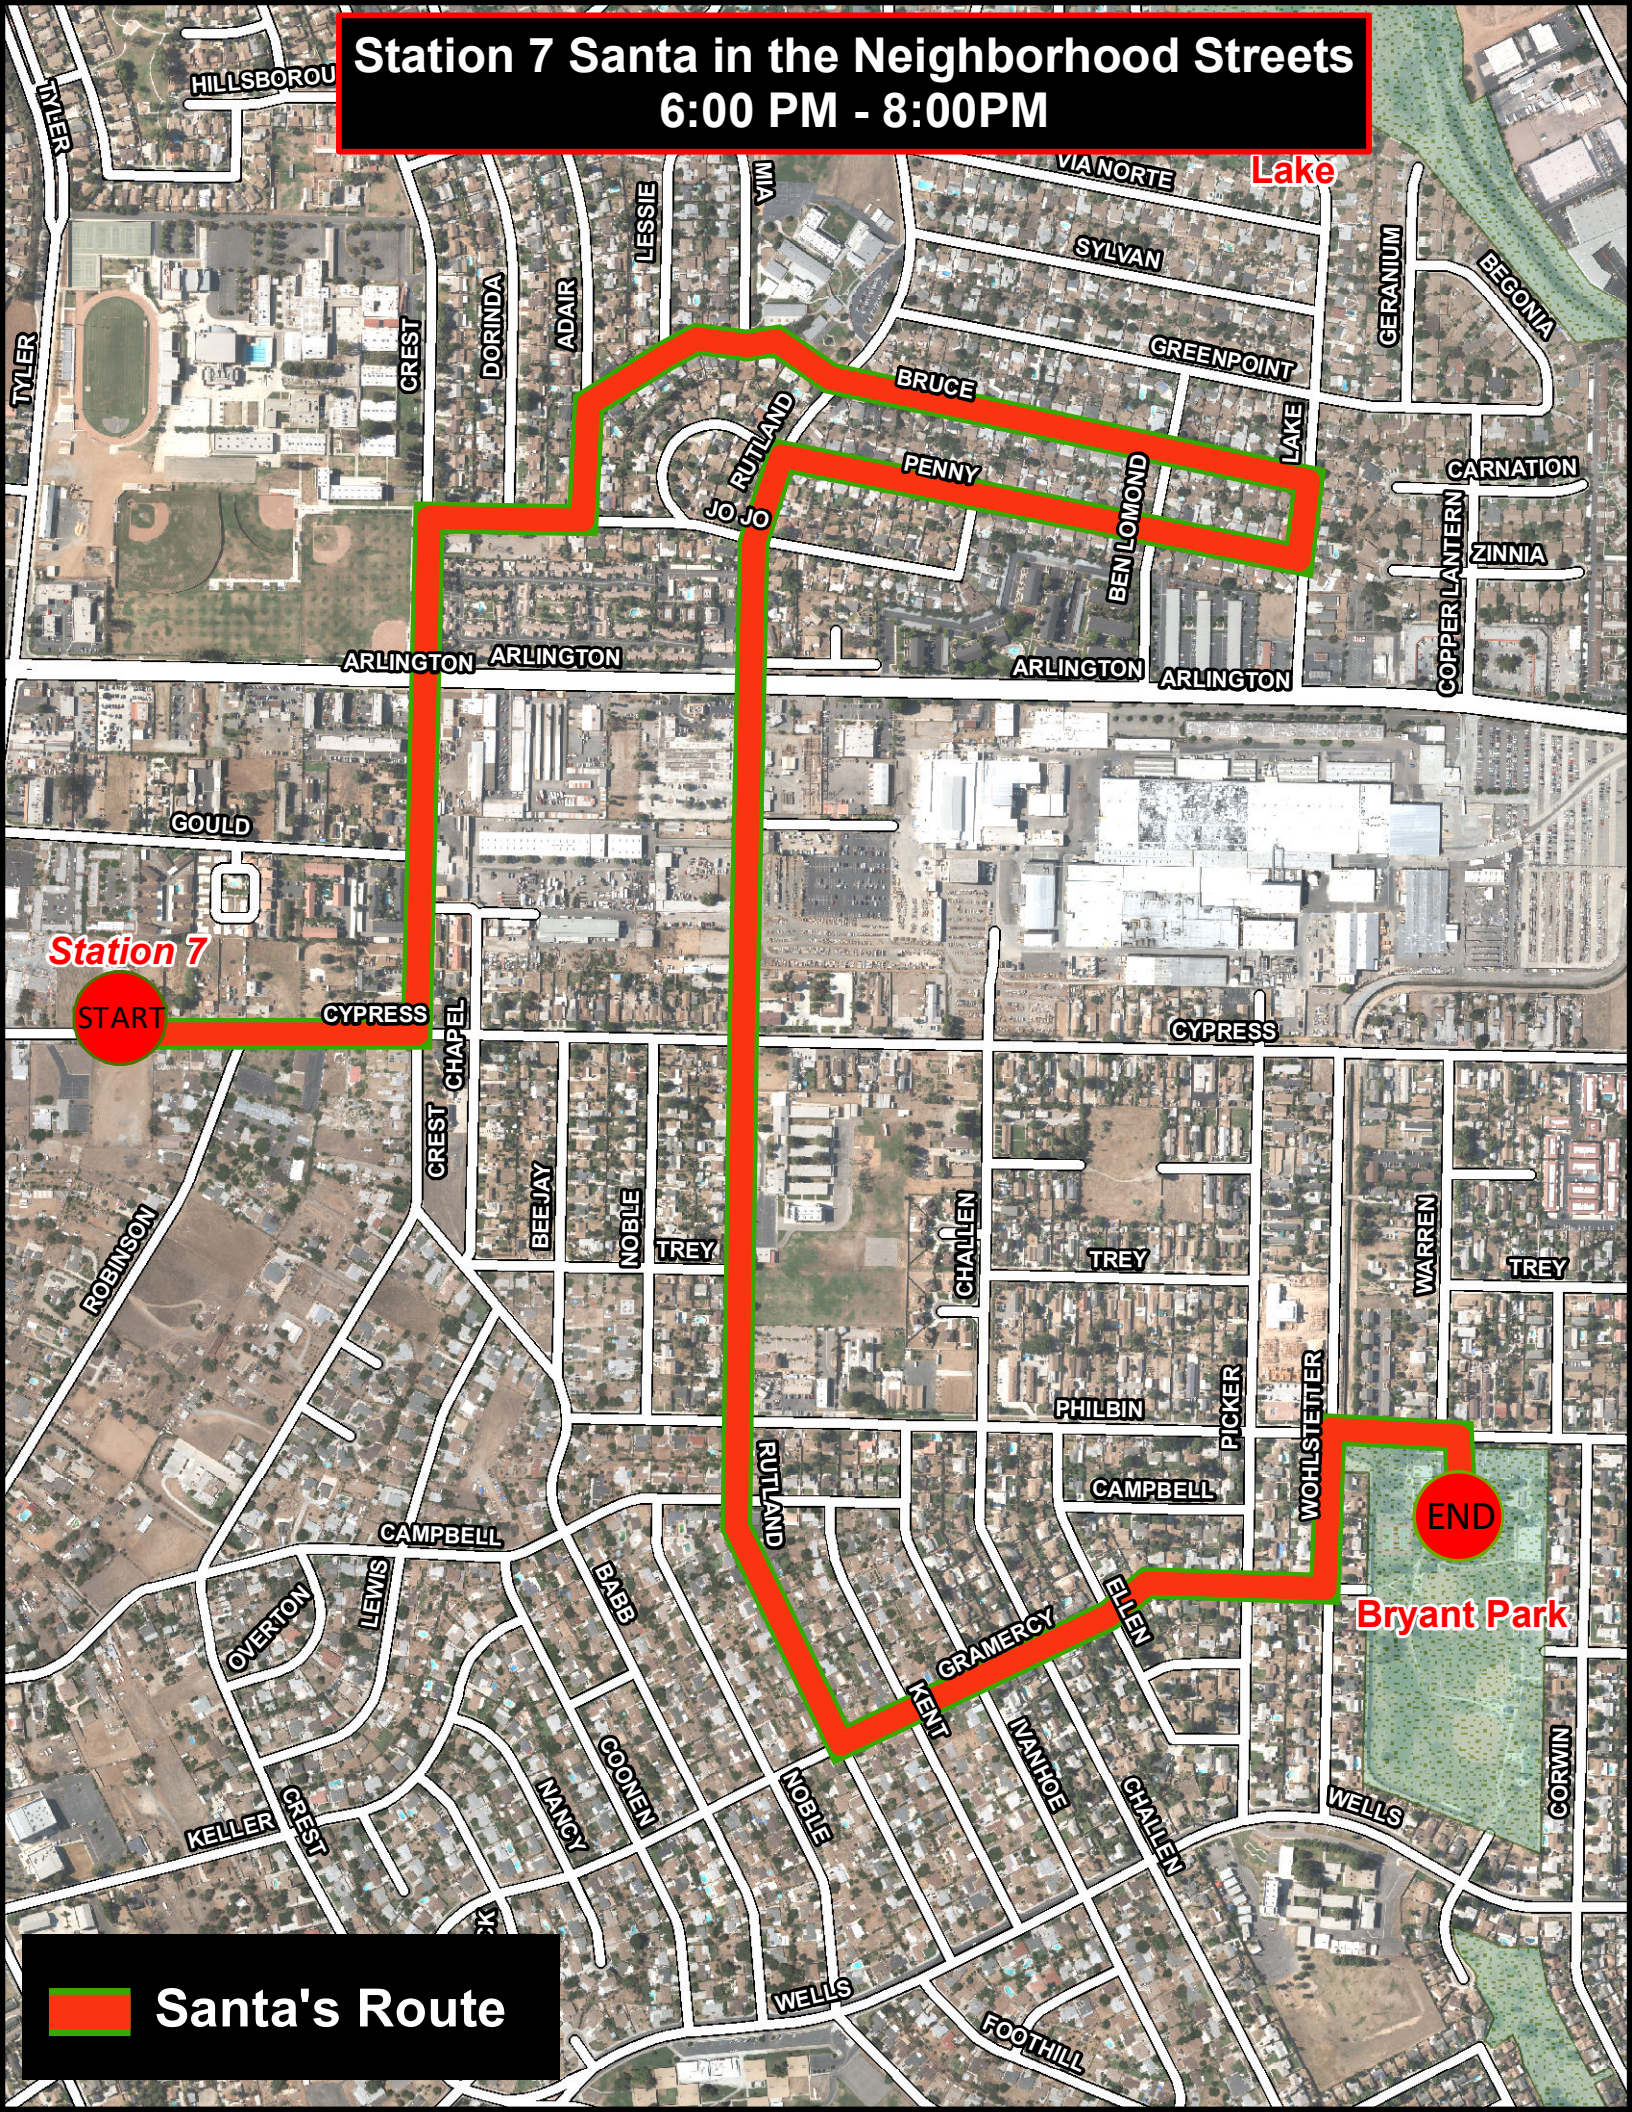

VIA SAN JUAN

JEFFERSON

WILLOW

Station 6 Santa in the Neighborhood Streets 6:00 PM - 8:00PM

END

Reid Park

Station 6
START

 Santa's Route

Station 7 Santa in the Neighborhood Streets 6:00 PM - 8:00PM

Station 7

START

END

Bryant Park

 Santa's Route

**Station 8 Santa in the Neighborhood Streets
6:00 PM - 8:00PM**

La Sierra Park

END

Station 8

START

 **Santa's Route**

Station 9 Santa in the Neighborhood Streets 6:00 PM - 8:00PM

END
Castleview
Park

START
Station 9

 **Santa's Route**

**Station 10 Santa in the Neighborhood Streets
6:00 PM - 8:00PM**

END Villegas Park

START

Station 10

Santa's Route

Station 11 Santa in the Neighborhood Streets 6:00 PM - 8:00PM

Orange Terrace Park

END