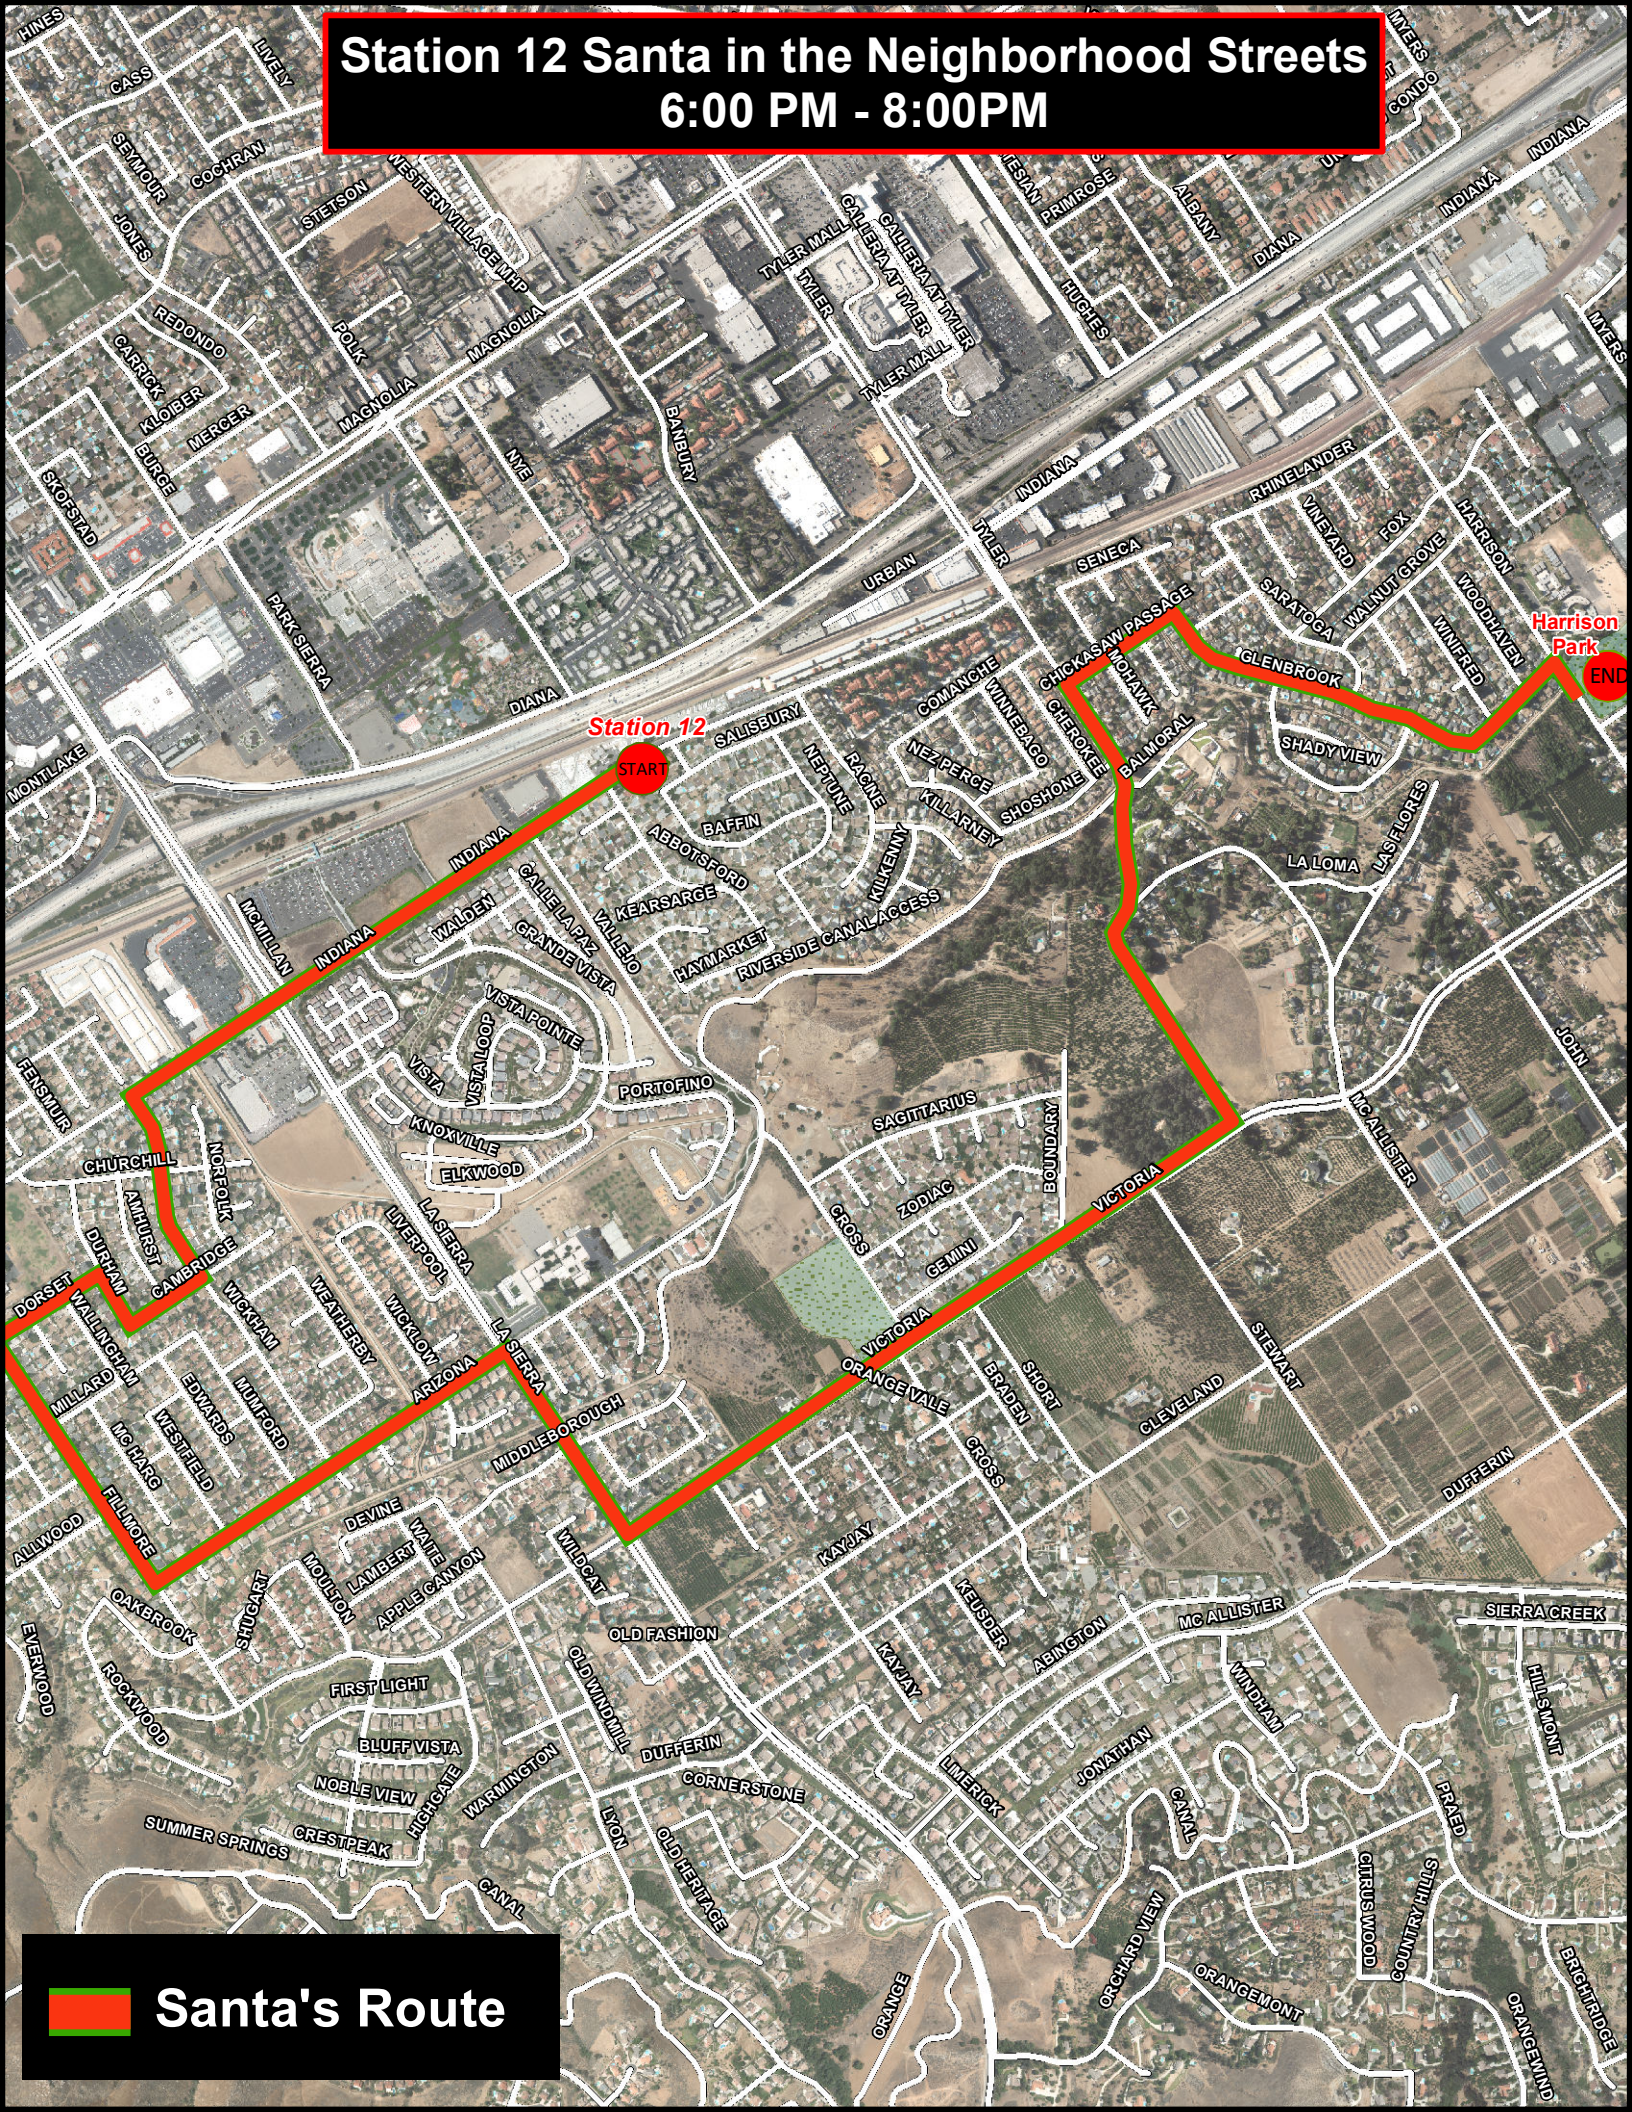

END

Station 8

START

 **Santa's Route**

Station 9 Santa in the Neighborhood Streets 6:00 PM - 8:00PM

END
Castleview
Park

START
Station 9

 **Santa's Route**

**Station 10 Santa in the Neighborhood Streets
6:00 PM - 8:00PM**

END Villegas Park

START

Station 10

Santa's Route

Station 11 Santa in the Neighborhood Streets 6:00 PM - 8:00PM

Orange Terrace Park

END

Station 11

 Santa's Route

Station 12 Santa in the Neighborhood Streets 6:00 PM - 8:00PM

Station 12

Harrison Park

END

 Santa's Route

Station 13 Santa in the Neighborhood Streets 6:00 PM - 8:00PM

Station 14

START

 Santa's Route