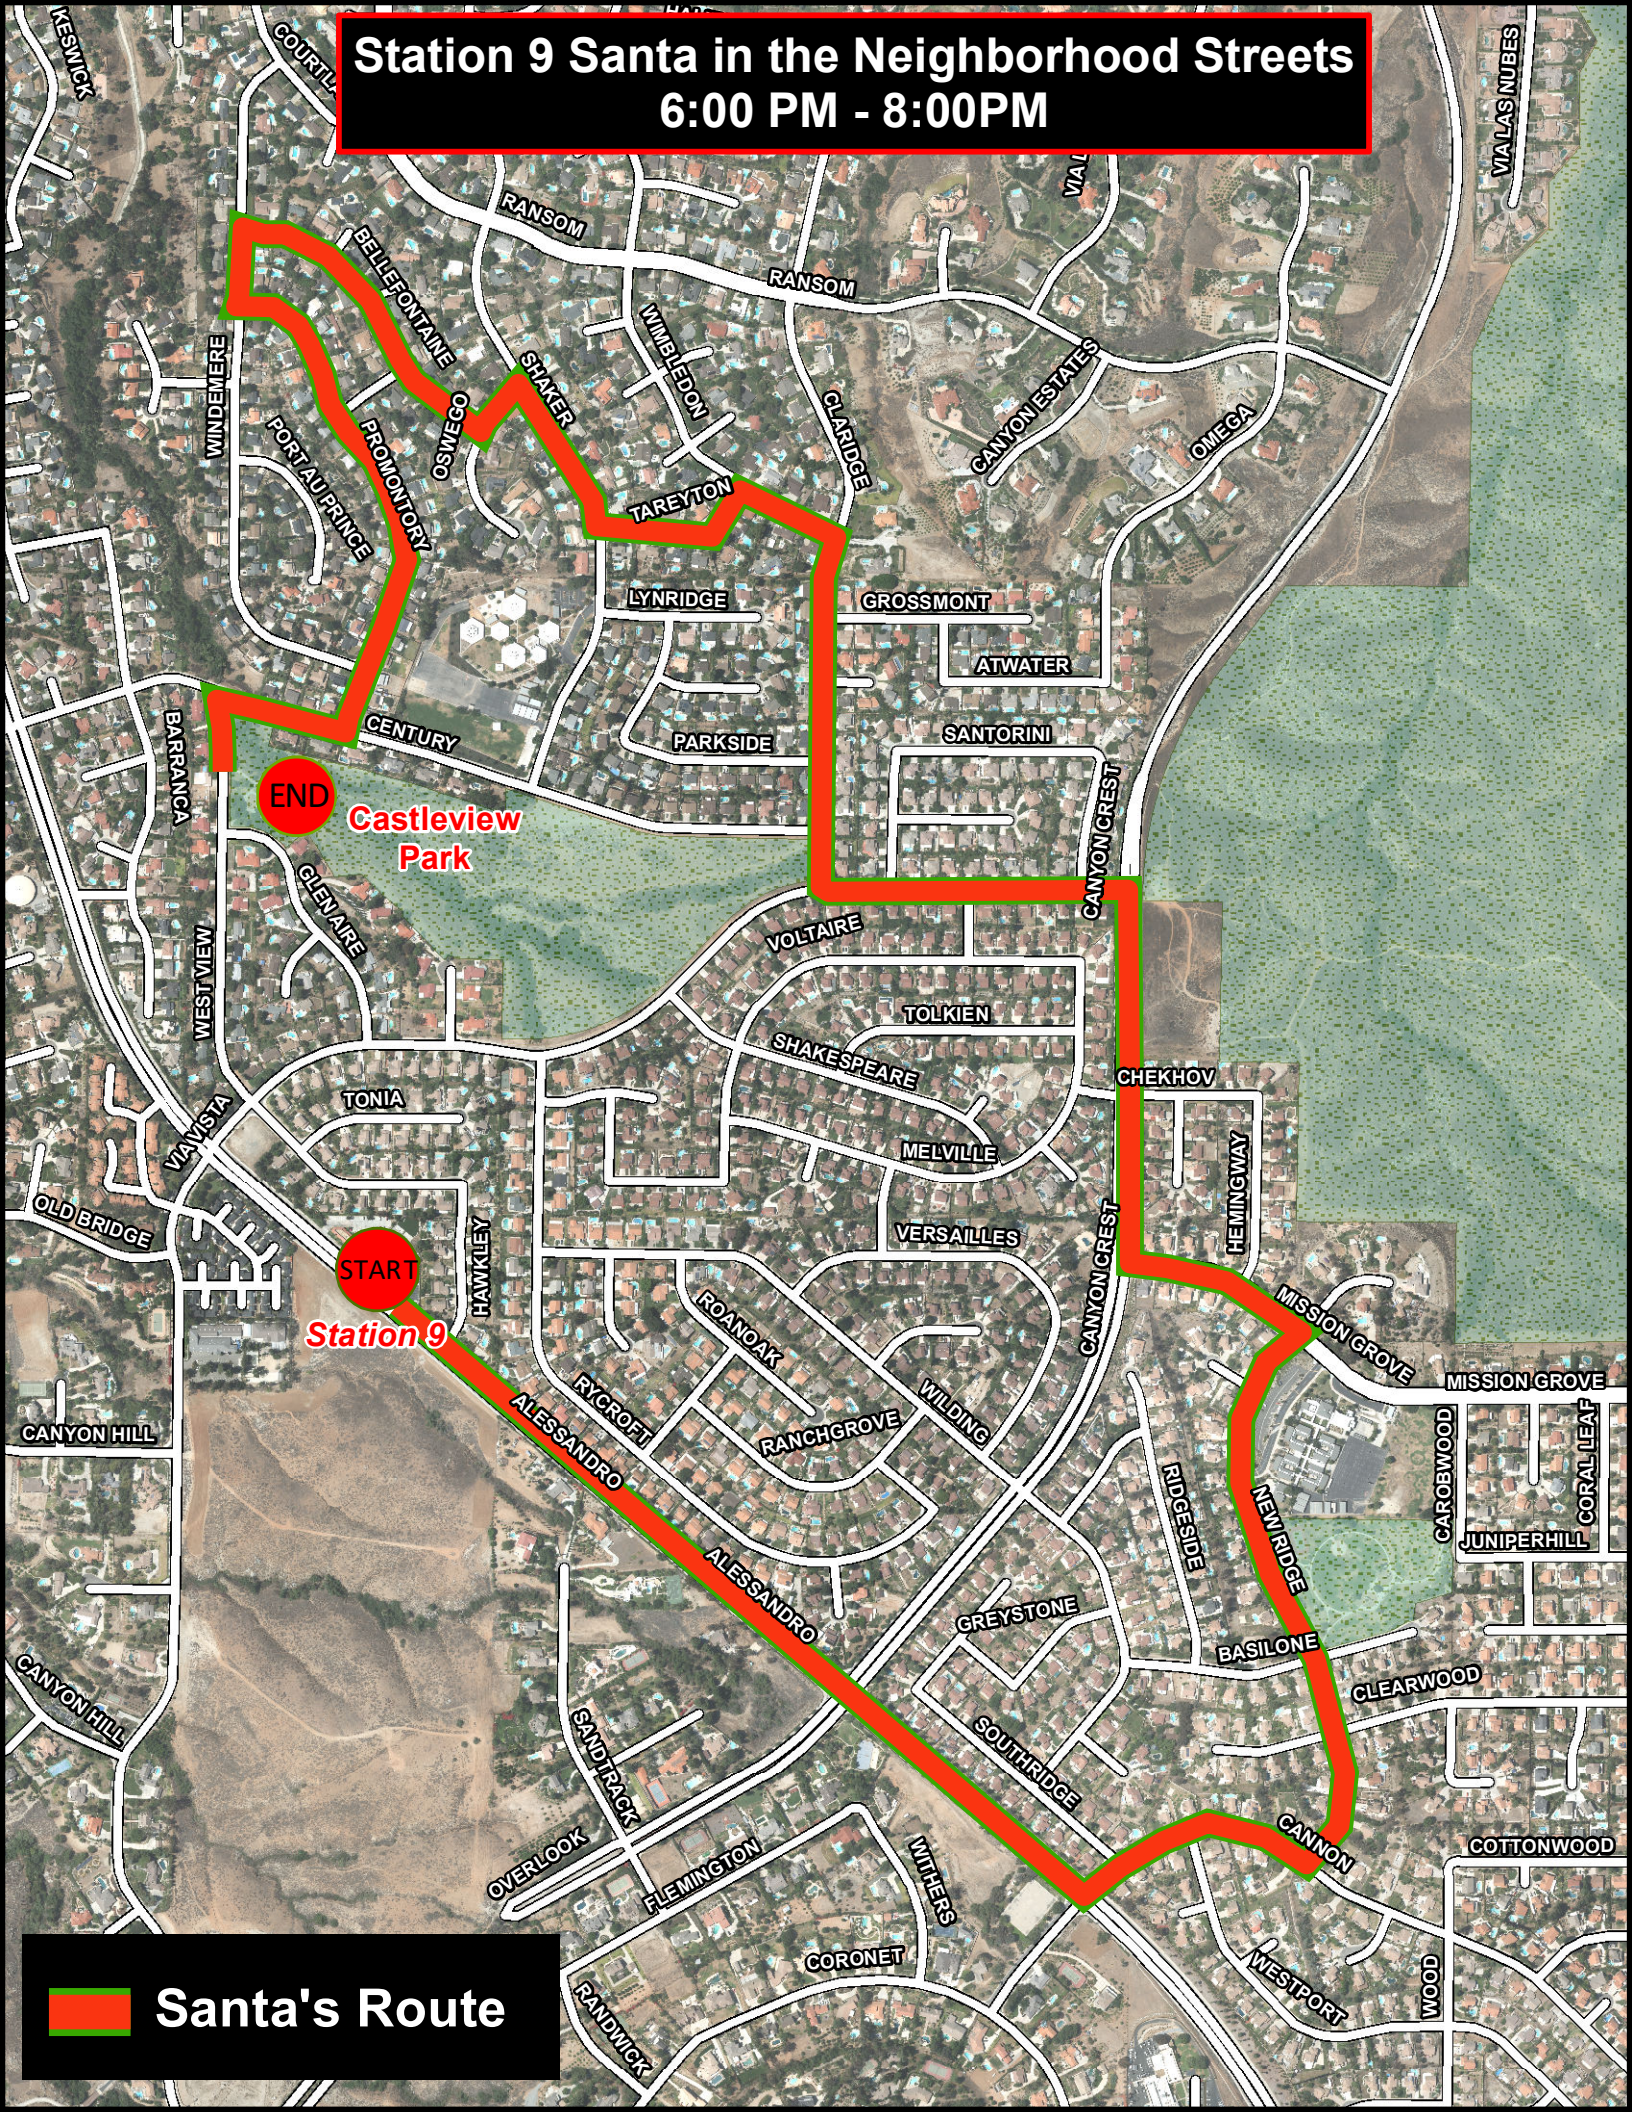

VIA SAN JUAN

JEFFERSON

WILLOW

Station 6 Santa in the Neighborhood Streets 6:00 PM - 8:00PM

END

Reid Park

Station 6
START

 Santa's Route

Station 7 Santa in the Neighborhood Streets 6:00 PM - 8:00PM

Station 7

START

END

Bryant Park

 Santa's Route

**Station 8 Santa in the Neighborhood Streets
6:00 PM - 8:00PM**

La Sierra Park

END

Station 8

START

 **Santa's Route**

Station 9 Santa in the Neighborhood Streets 6:00 PM - 8:00PM

END
Castleview
Park

START
Station 9

 **Santa's Route**

**Station 10 Santa in the Neighborhood Streets
6:00 PM - 8:00PM**

END Villegas Park

START

Station 10

Santa's Route

Station 11 Santa in the Neighborhood Streets 6:00 PM - 8:00PM

Orange Terrace Park

END