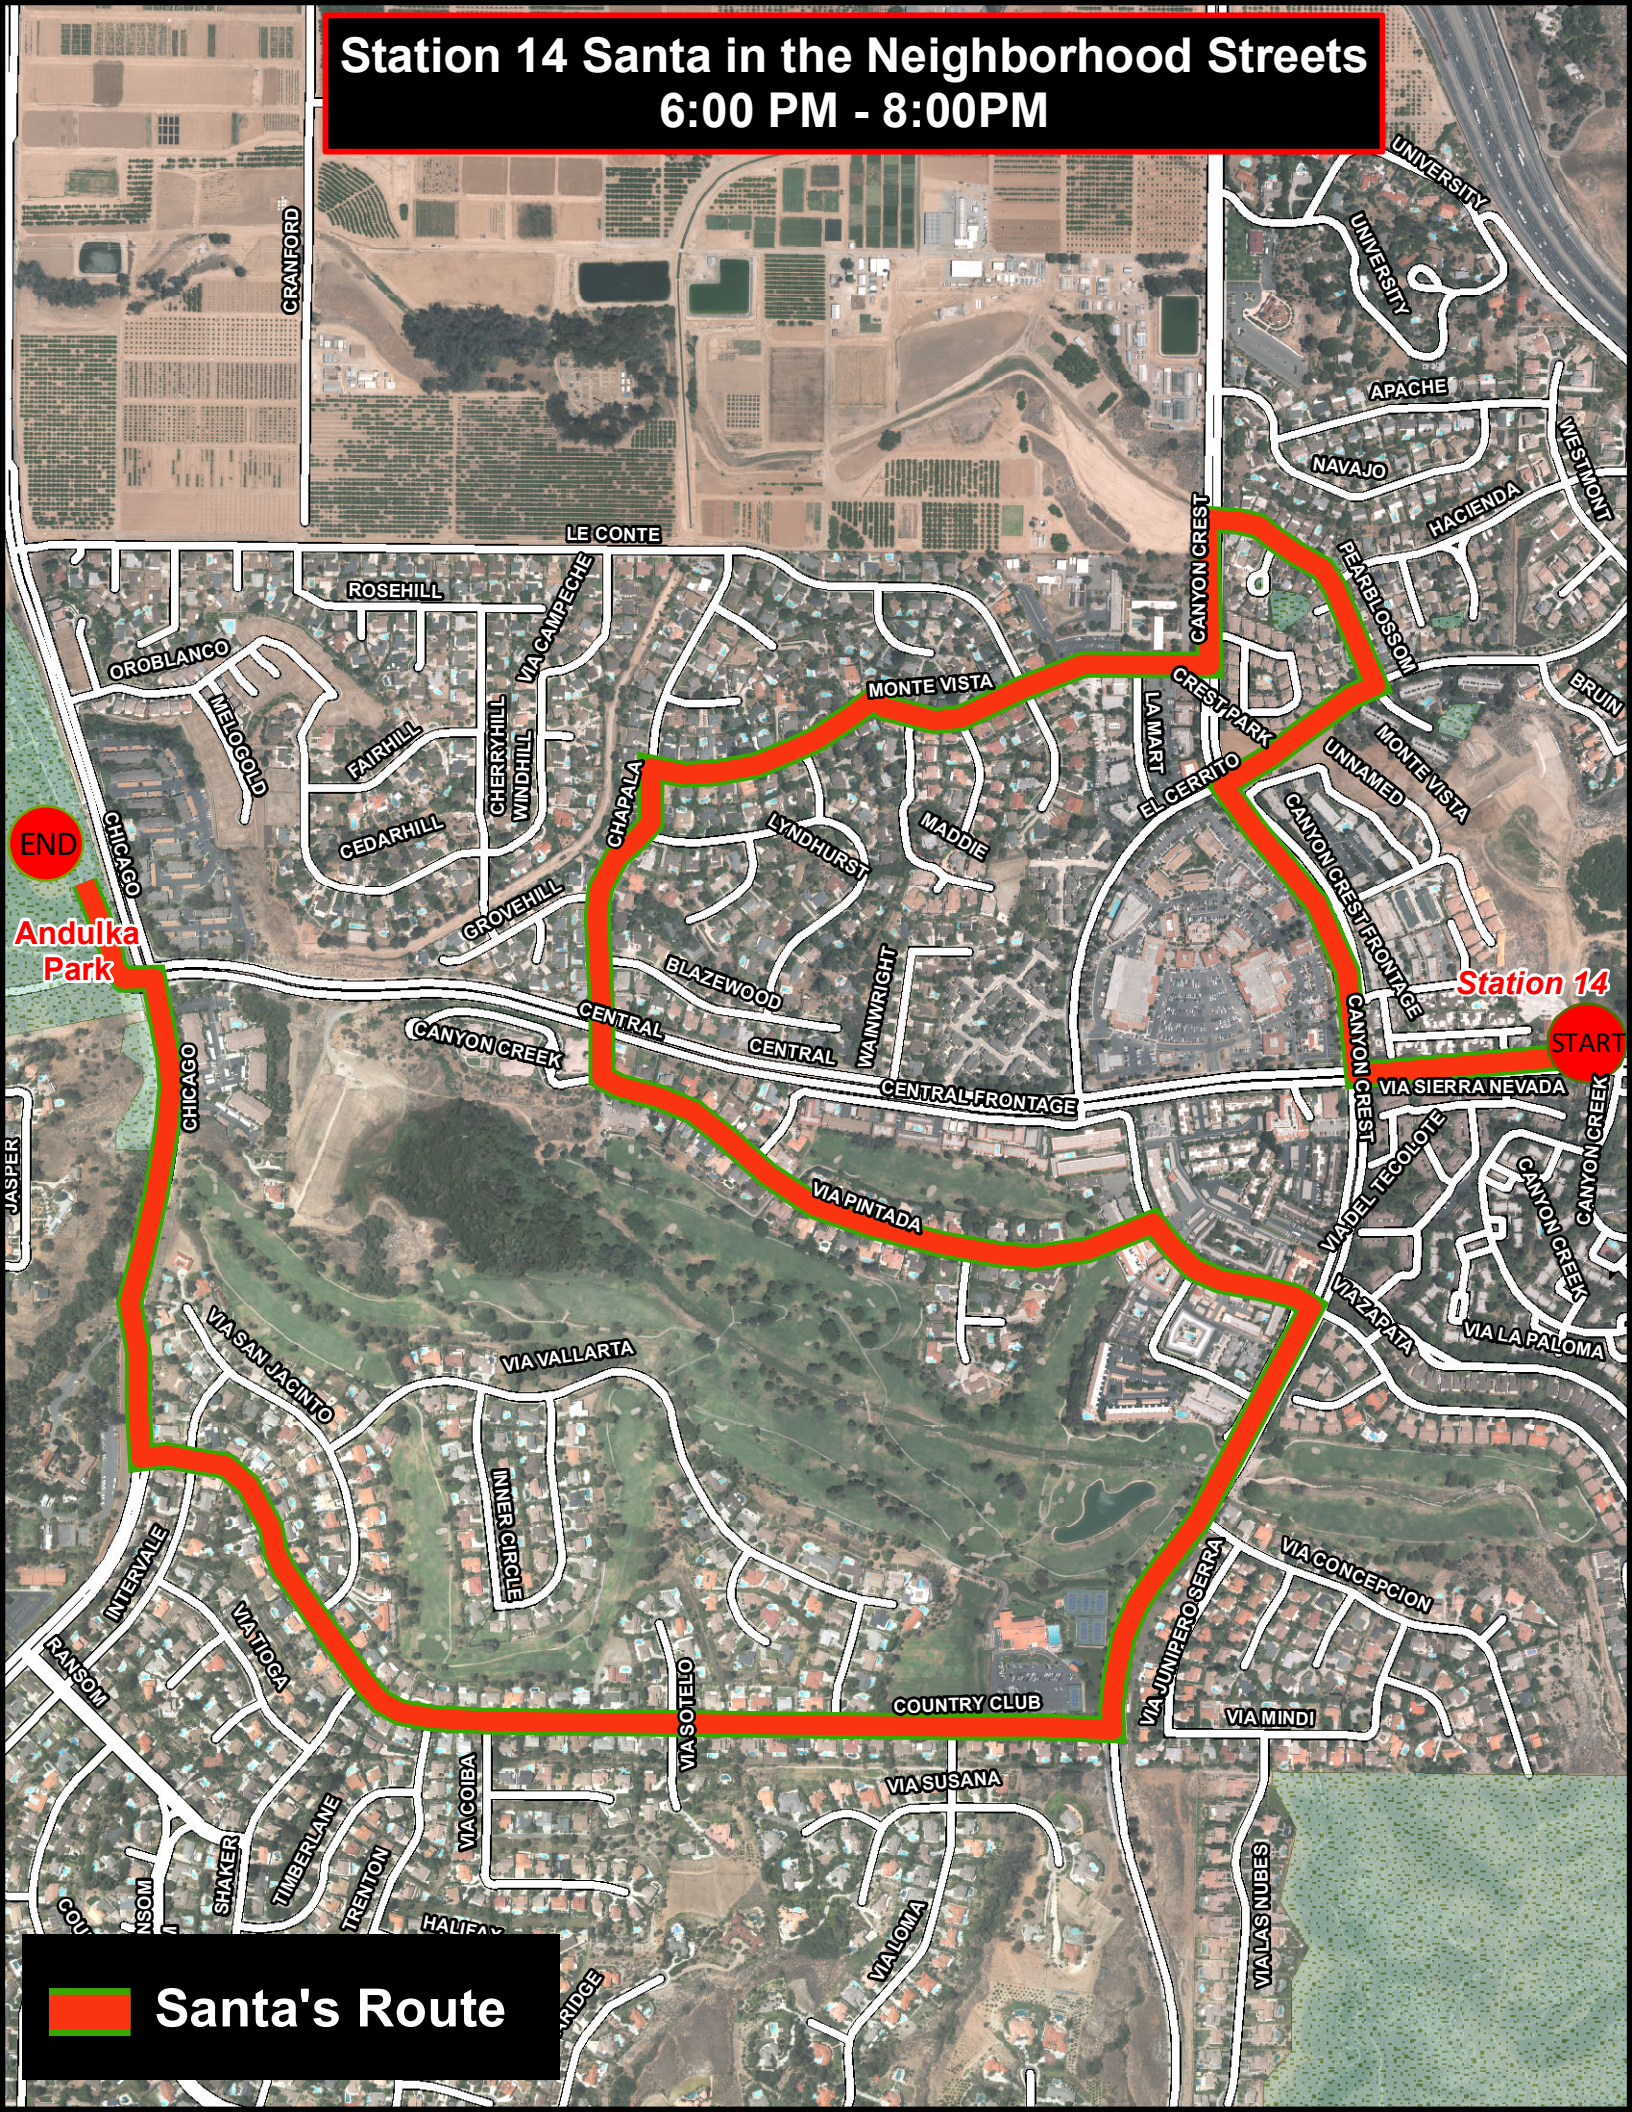

**Station 10 Santa in the Neighborhood Streets
6:00 PM - 8:00PM**

END Villegas Park

START

Station 10

Santa's Route

Station 11 Santa in the Neighborhood Streets 6:00 PM - 8:00PM

Orange Terrace Park

END

Station 11

 Santa's Route

Station 12 Santa in the Neighborhood Streets 6:00 PM - 8:00PM

Station 12

Harrison Park

END

 Santa's Route

Station 13 Santa in the Neighborhood Streets 6:00 PM - 8:00PM

Sycamore
Highlands Park

END

Station 13

START

 Santa's Route

Station 14 Santa in the Neighborhood Streets 6:00 PM - 8:00PM

END

Andulka
Park

Station 14

START

 Santa's Route