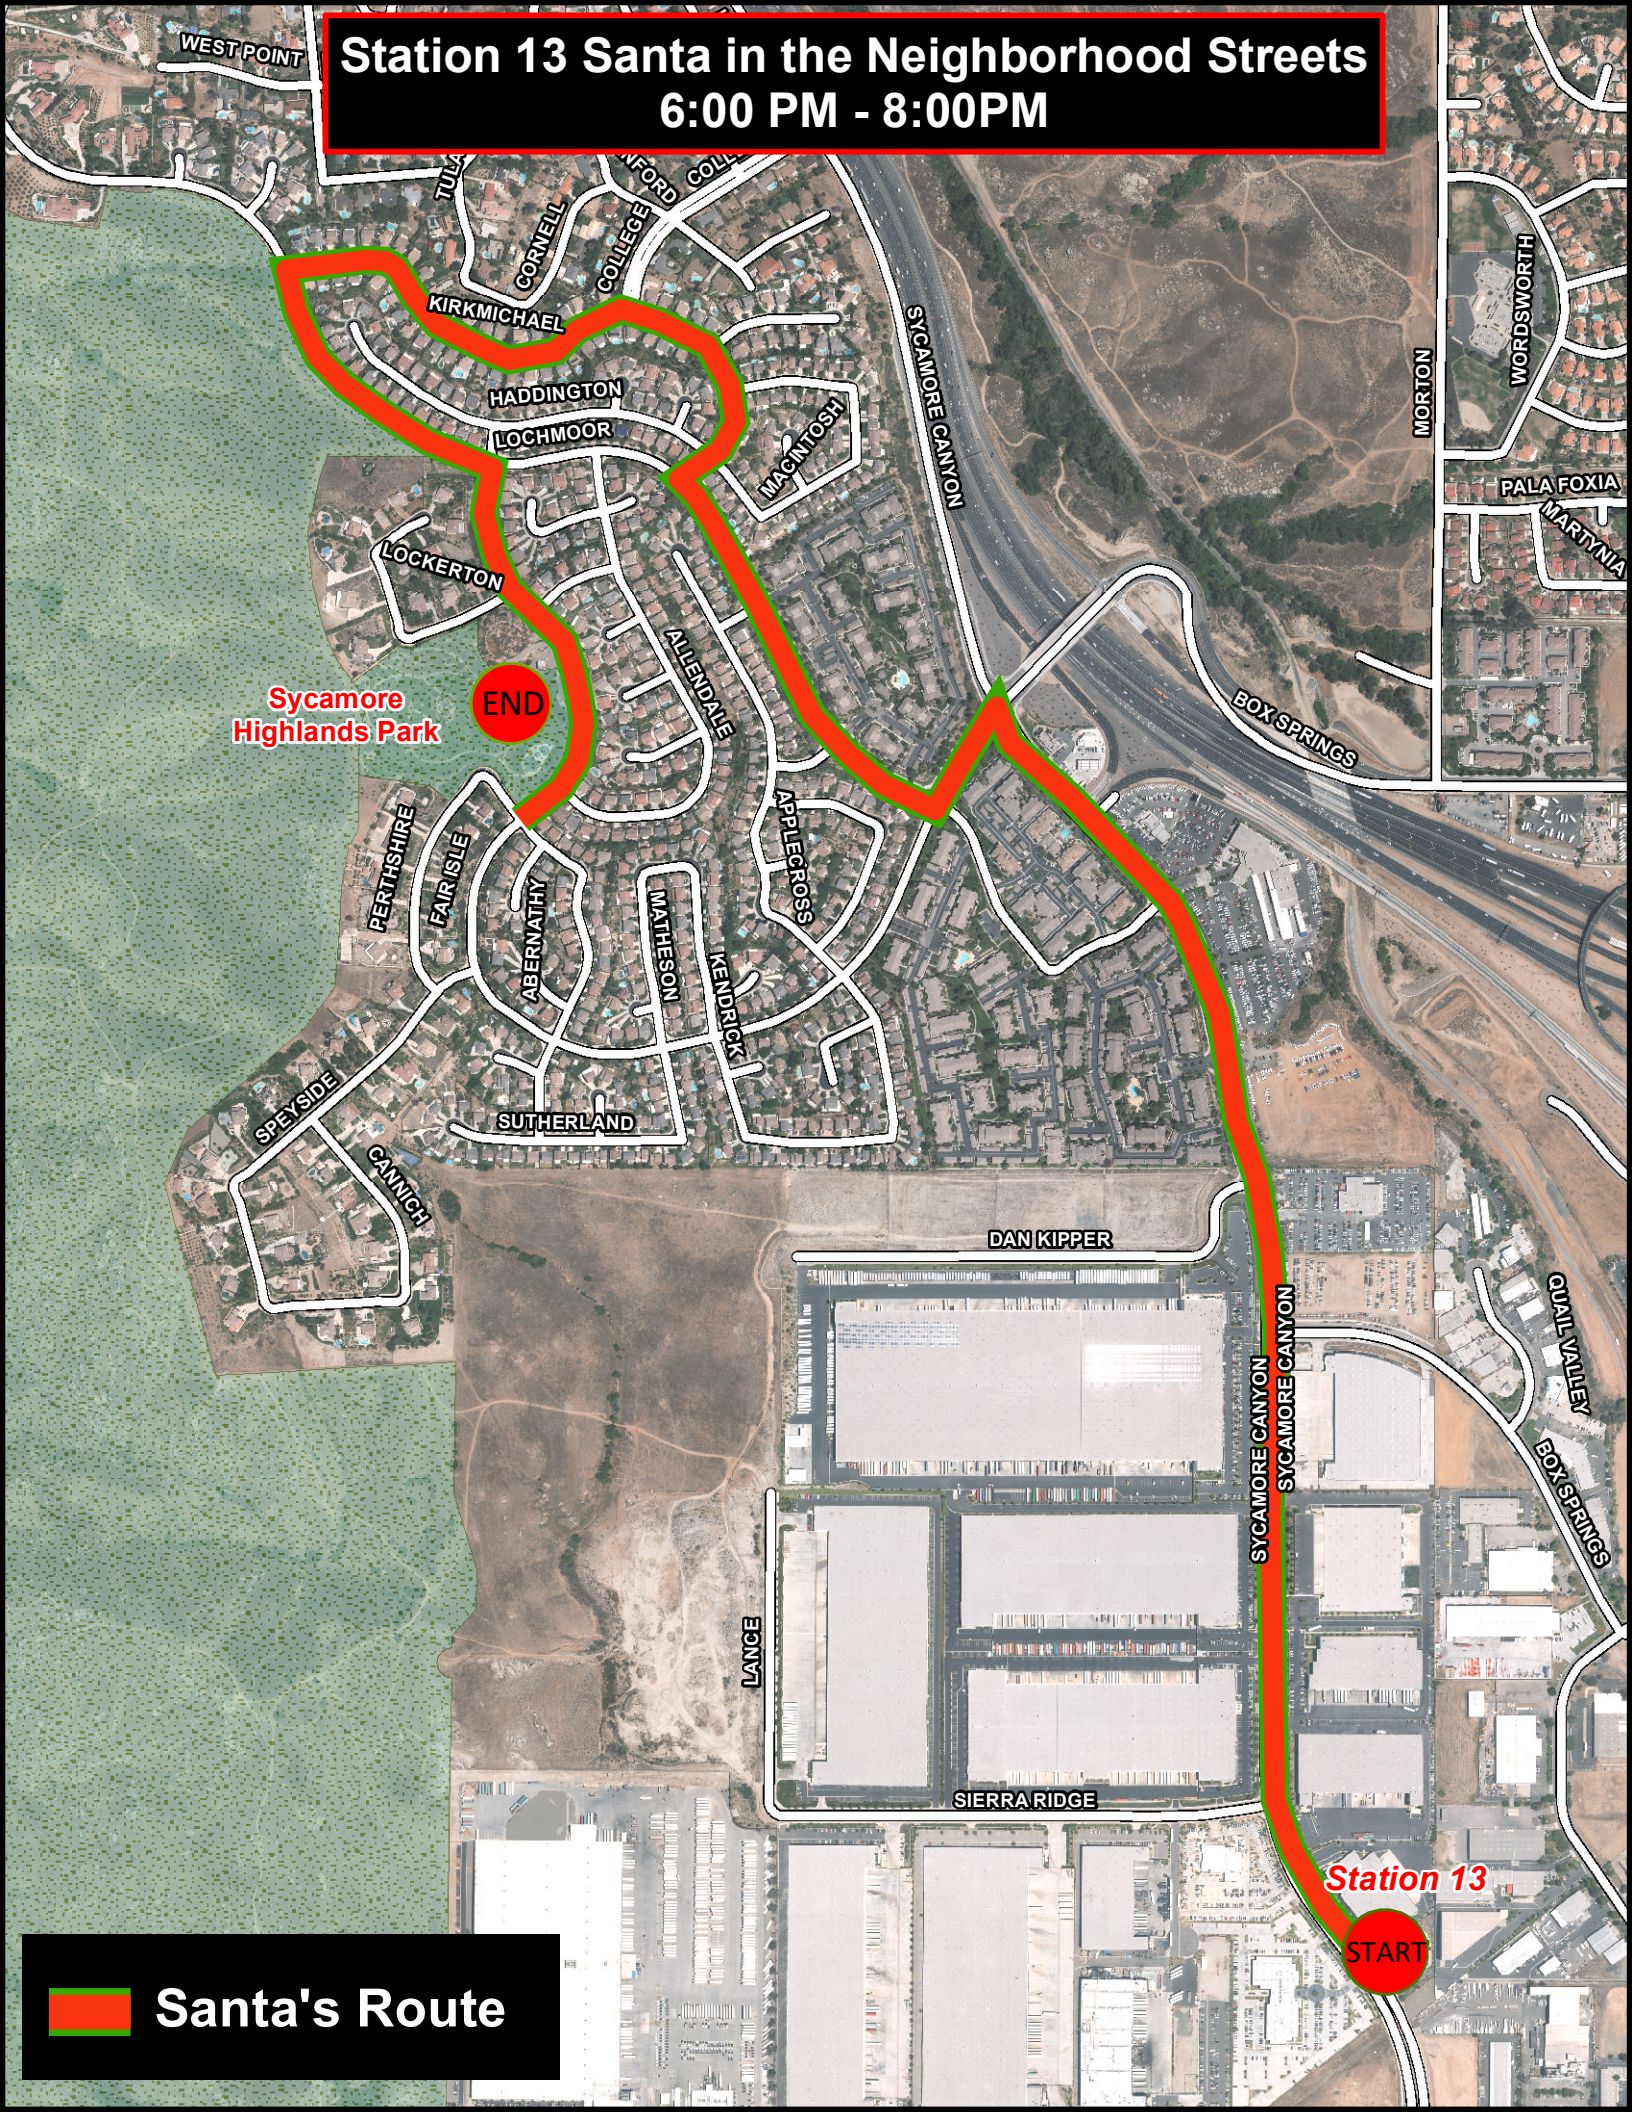

Station 13 Santa in the Neighborhood Streets 6:00 PM - 8:00PM

Sycamore
Highlands Park

END

Station 13

START

Santa's Route