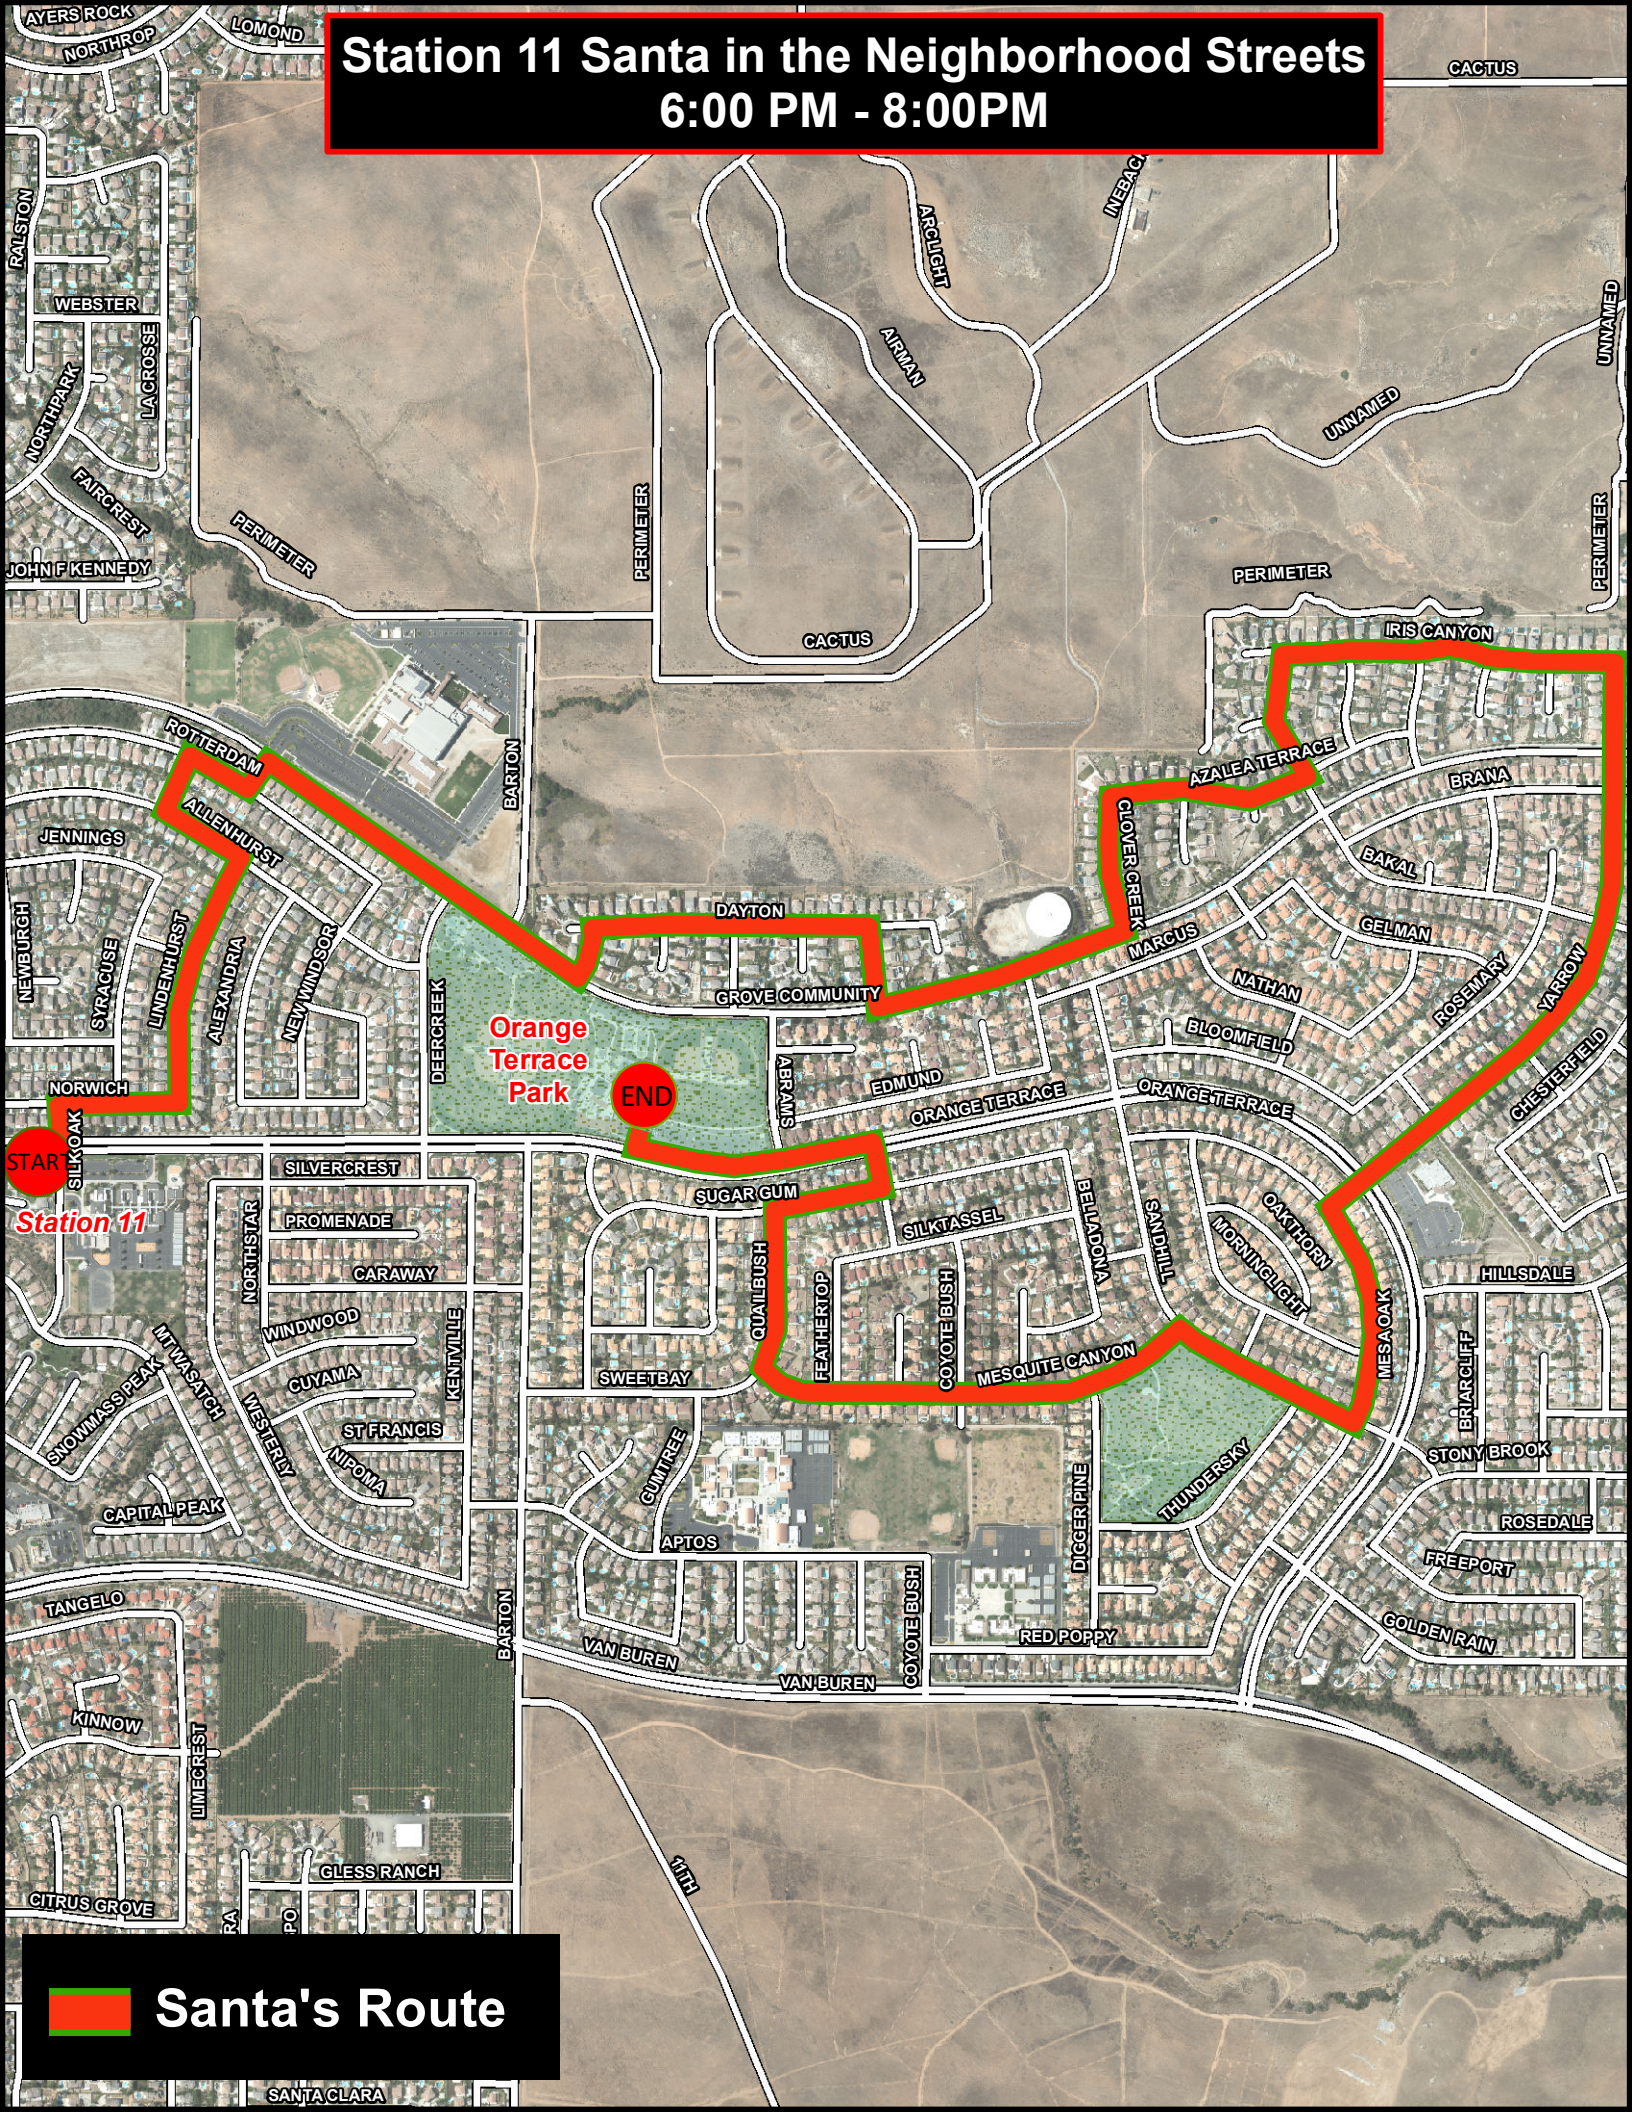

END

Station 8

START

 **Santa's Route**

Station 9 Santa in the Neighborhood Streets 6:00 PM - 8:00PM

END
Castleview
Park

START
Station 9

 **Santa's Route**

**Station 10 Santa in the Neighborhood Streets
6:00 PM - 8:00PM**

END Villegas Park

START

Station 10

Santa's Route

Station 11 Santa in the Neighborhood Streets 6:00 PM - 8:00PM

Orange Terrace Park

END

Station 11

 Santa's Route

Station 12 Santa in the Neighborhood Streets 6:00 PM - 8:00PM

Station 12

Harrison Park

END

 Santa's Route

Station 13 Santa in the Neighborhood Streets 6:00 PM - 8:00PM

Station 14

START

 Santa's Route