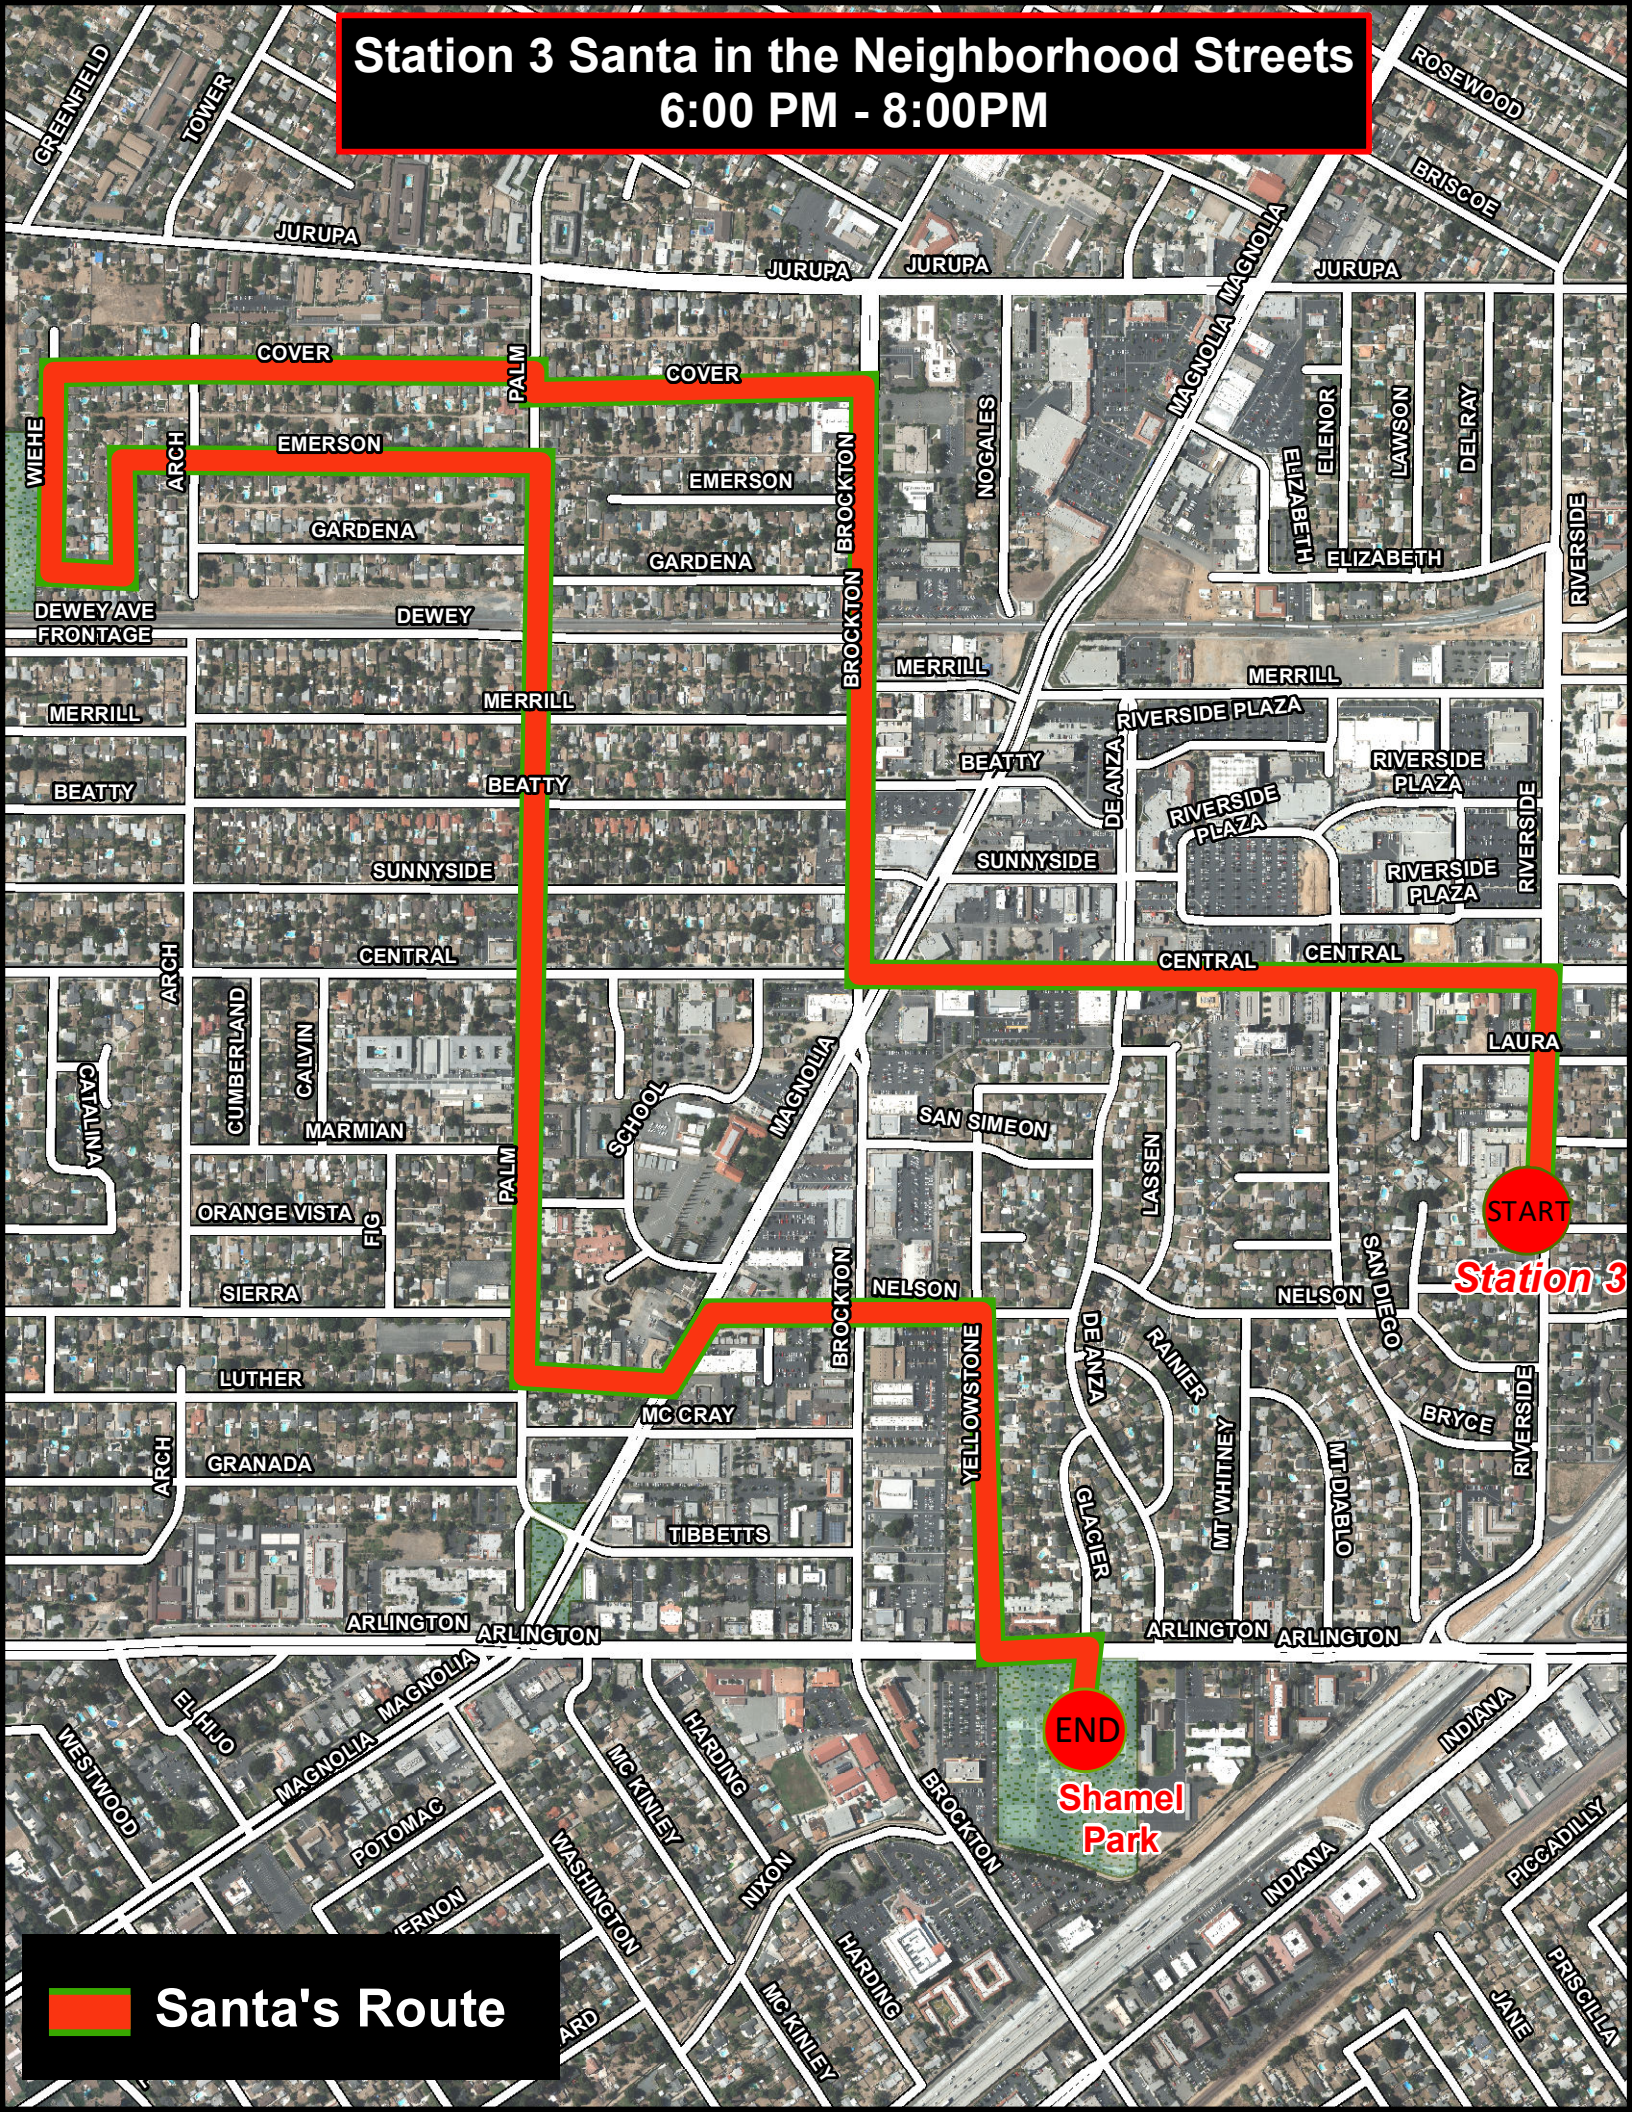

 Santa's Route

Station 3 Santa in the Neighborhood Streets 6:00 PM - 8:00PM

 Santa's Route

Station 4 Santa in the Neighborhood Streets 6:00 PM - 8:00PM

 Santa's Route

Station 5 Santa in the Neighborhood Streets 6:00 PM - 8:00PM

Nichols Park

END

START

Station 5

Santa's Route

FREMONT

MAYBELLE

KITTYHAWK

Station 11

 Santa's Route

Station 12 Santa in the Neighborhood Streets 6:00 PM - 8:00PM

Station 12

Harrison Park

END

 Santa's Route

Station 13 Santa in the Neighborhood Streets 6:00 PM - 8:00PM

Station 14

START

 Santa's Route