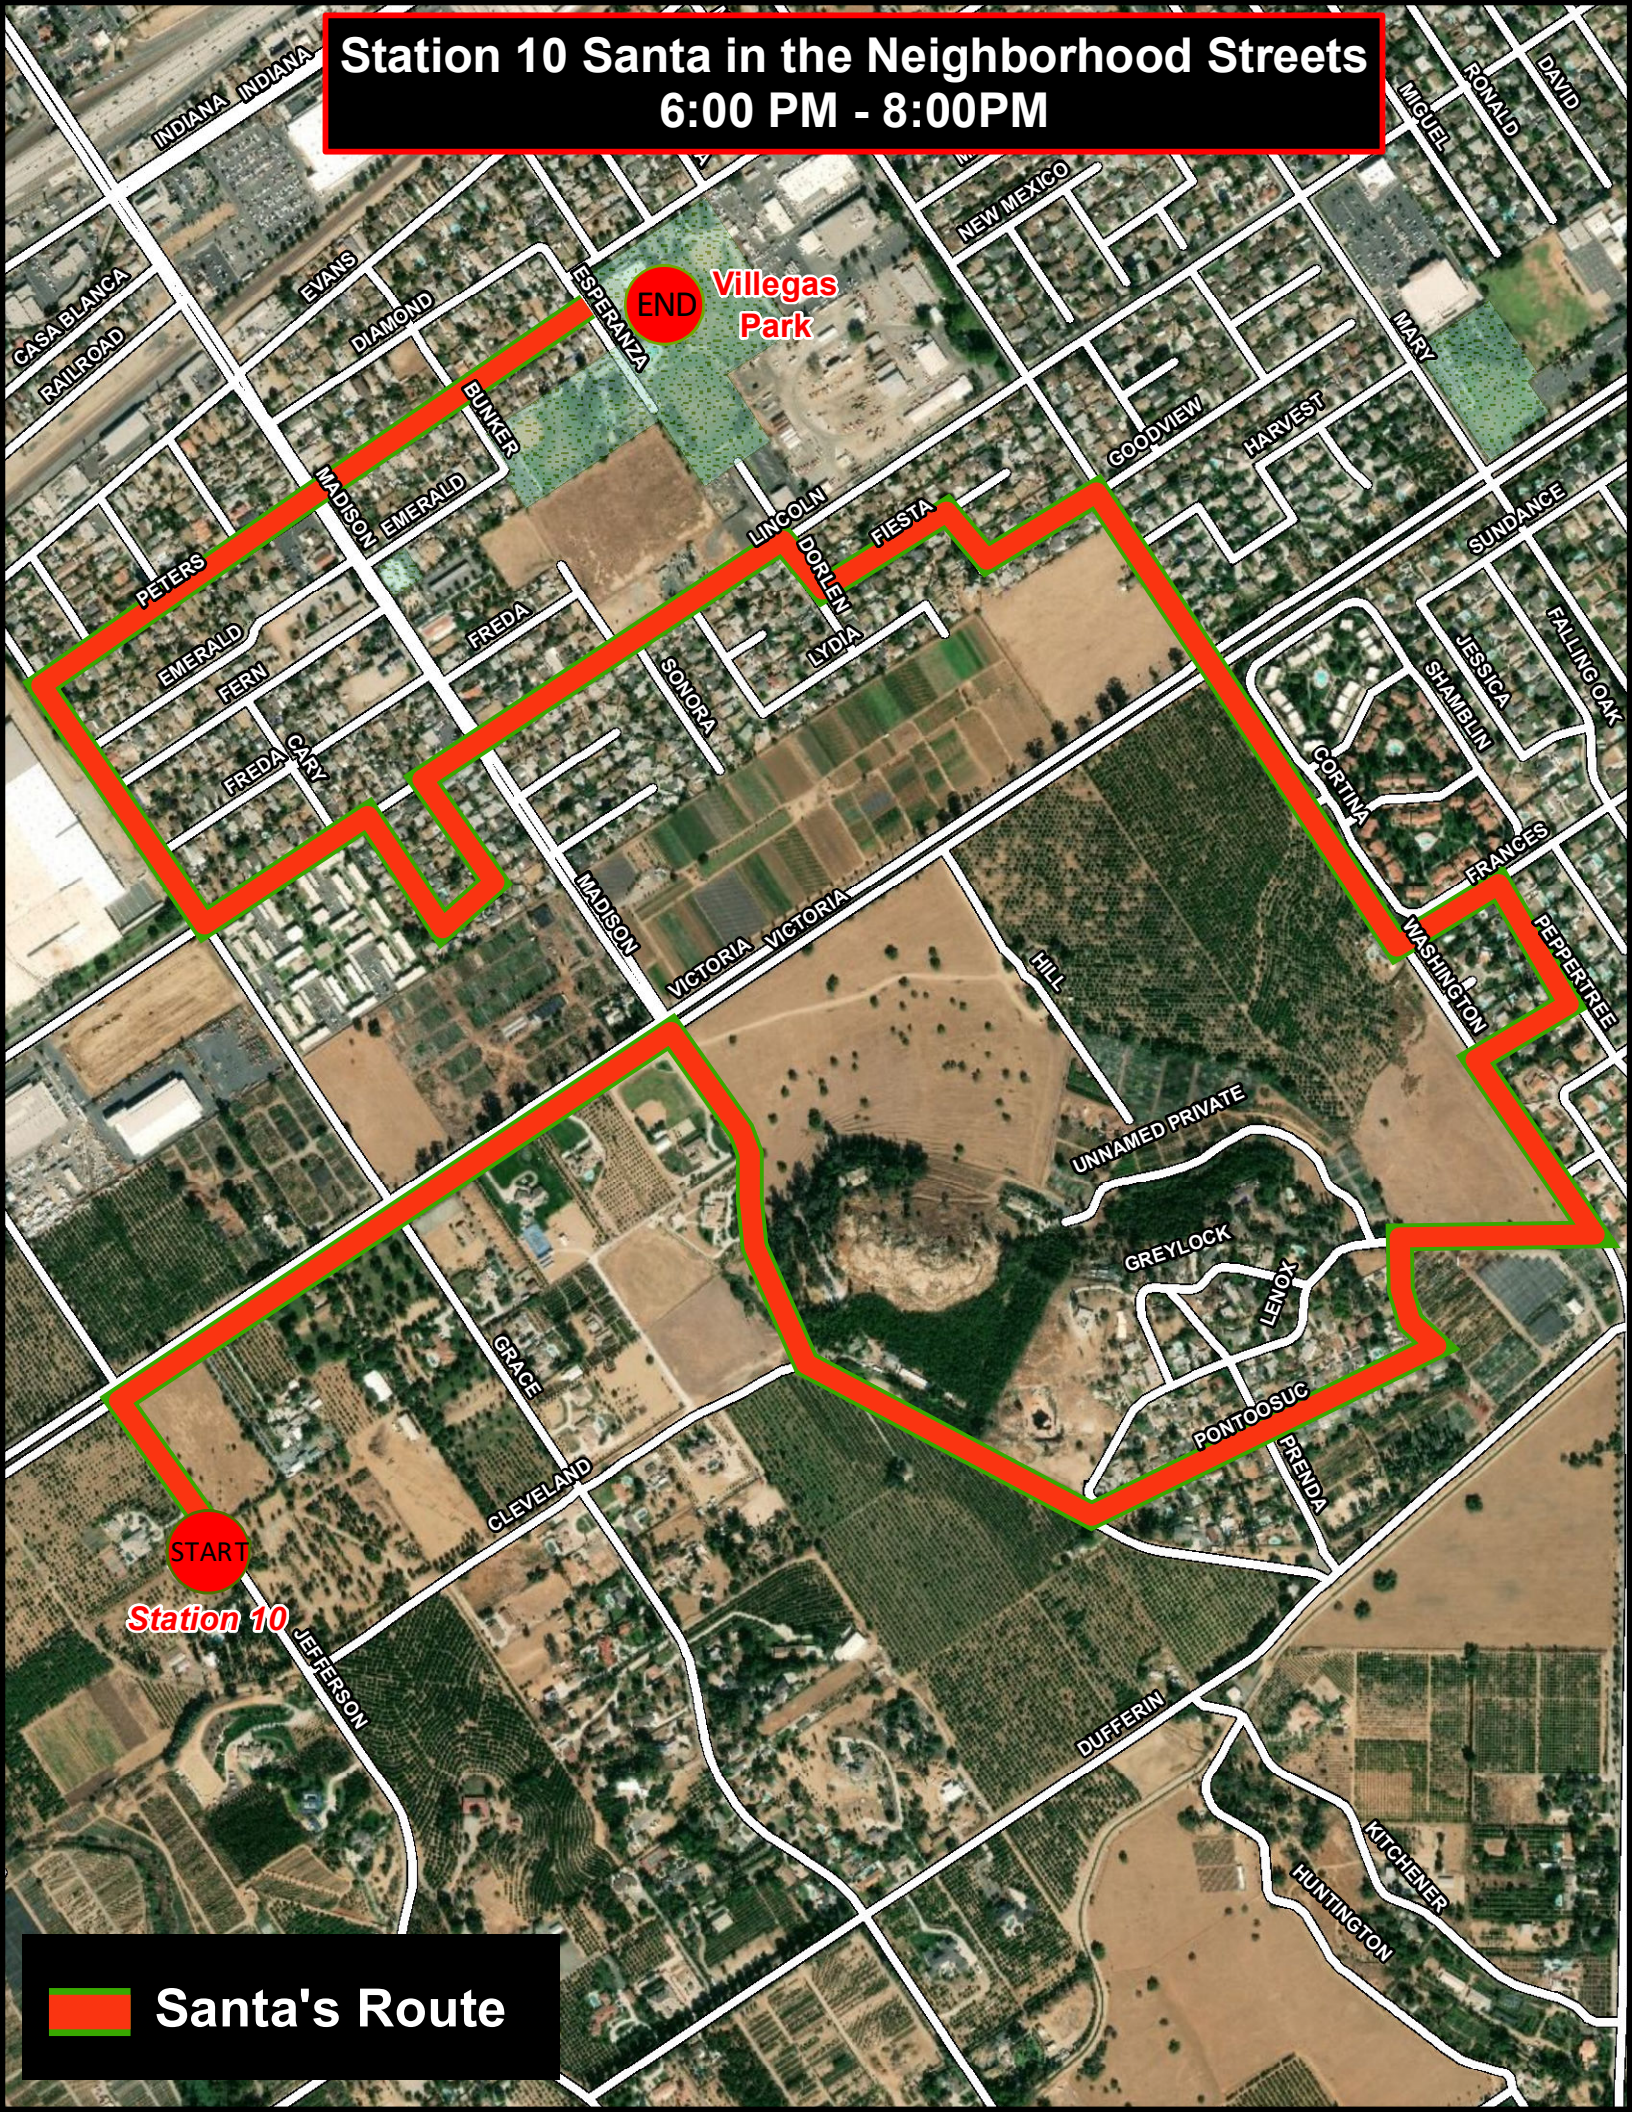

Station 7 Santa in the Neighborhood Streets 6:00 PM - 8:00PM

Station 7

START

END

Bryant Park

 Santa's Route

**Station 8 Santa in the Neighborhood Streets
6:00 PM - 8:00PM**

La Sierra Park

END

Station 8

START

 **Santa's Route**

Station 9 Santa in the Neighborhood Streets 6:00 PM - 8:00PM

END
Castleview
Park

START
Station 9

 **Santa's Route**

**Station 10 Santa in the Neighborhood Streets
6:00 PM - 8:00PM**

END Villegas Park

START

Station 10

Santa's Route

Station 11 Santa in the Neighborhood Streets 6:00 PM - 8:00PM

Orange Terrace Park

END

Station 11

 Santa's Route

Station 12 Santa in the Neighborhood Streets 6:00 PM - 8:00PM

Station 12

Harrison Park

END

 Santa's Route

Station 13 Santa in the Neighborhood Streets 6:00 PM - 8:00PM