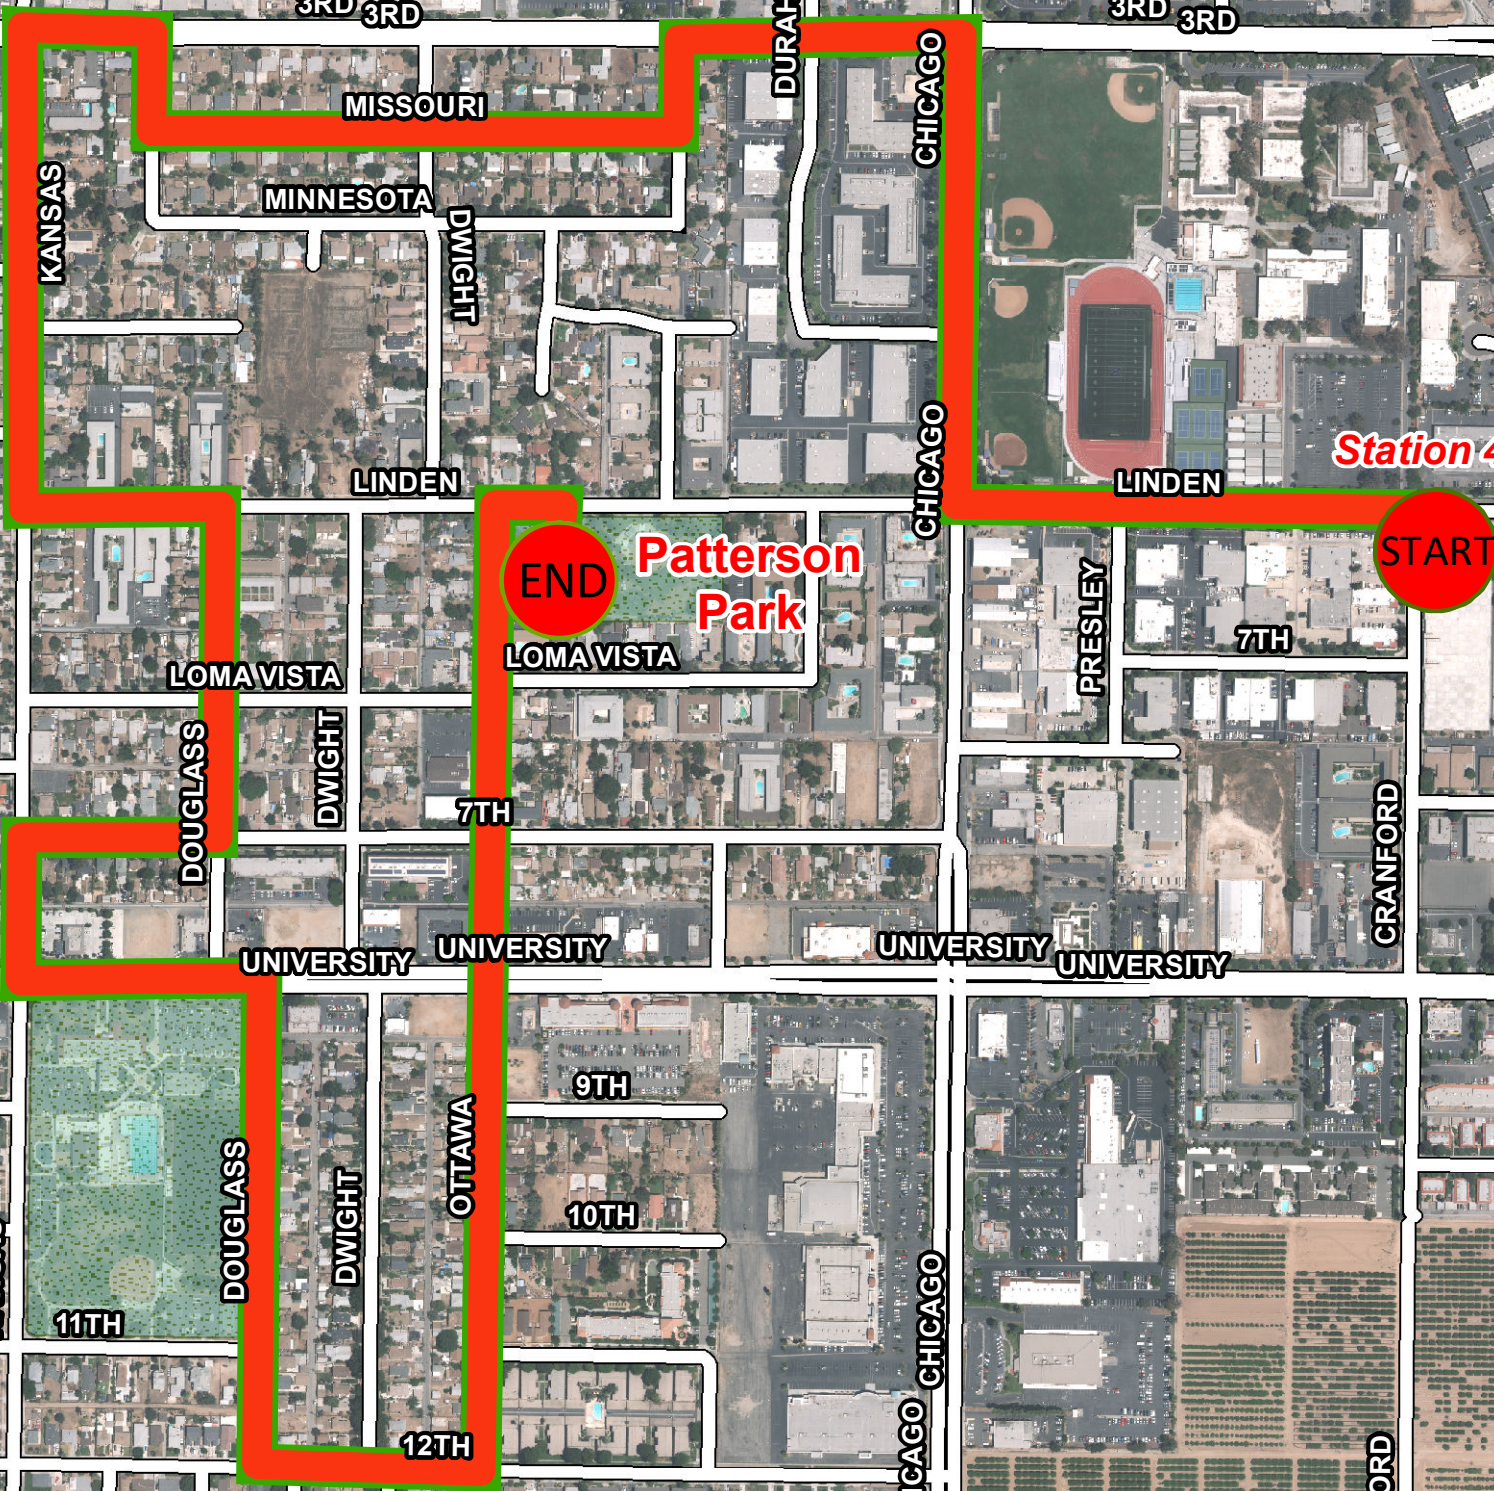

Station 1 Santa in the Neighborhood Streets 6:00 PM - 8:00PM

START
Station 1

END
Ryan Bonaminio Park

 Santa's Route

Station 2 Santa in the Neighborhood Streets 6:00 PM - 8:00PM

Hunt Park END

Station 2
START

 Santa's Route

Station 3 Santa in the Neighborhood Streets 6:00 PM - 8:00PM

 Santa's Route

Station 4 Santa in the Neighborhood Streets 6:00 PM - 8:00PM

 Santa's Route

Station 5 Santa in the Neighborhood Streets 6:00 PM - 8:00PM

Station 11

 Santa's Route

Station 12 Santa in the Neighborhood Streets 6:00 PM - 8:00PM

Station 12

Harrison Park

END

 Santa's Route

Station 13 Santa in the Neighborhood Streets 6:00 PM - 8:00PM

Station 14

START

 Santa's Route