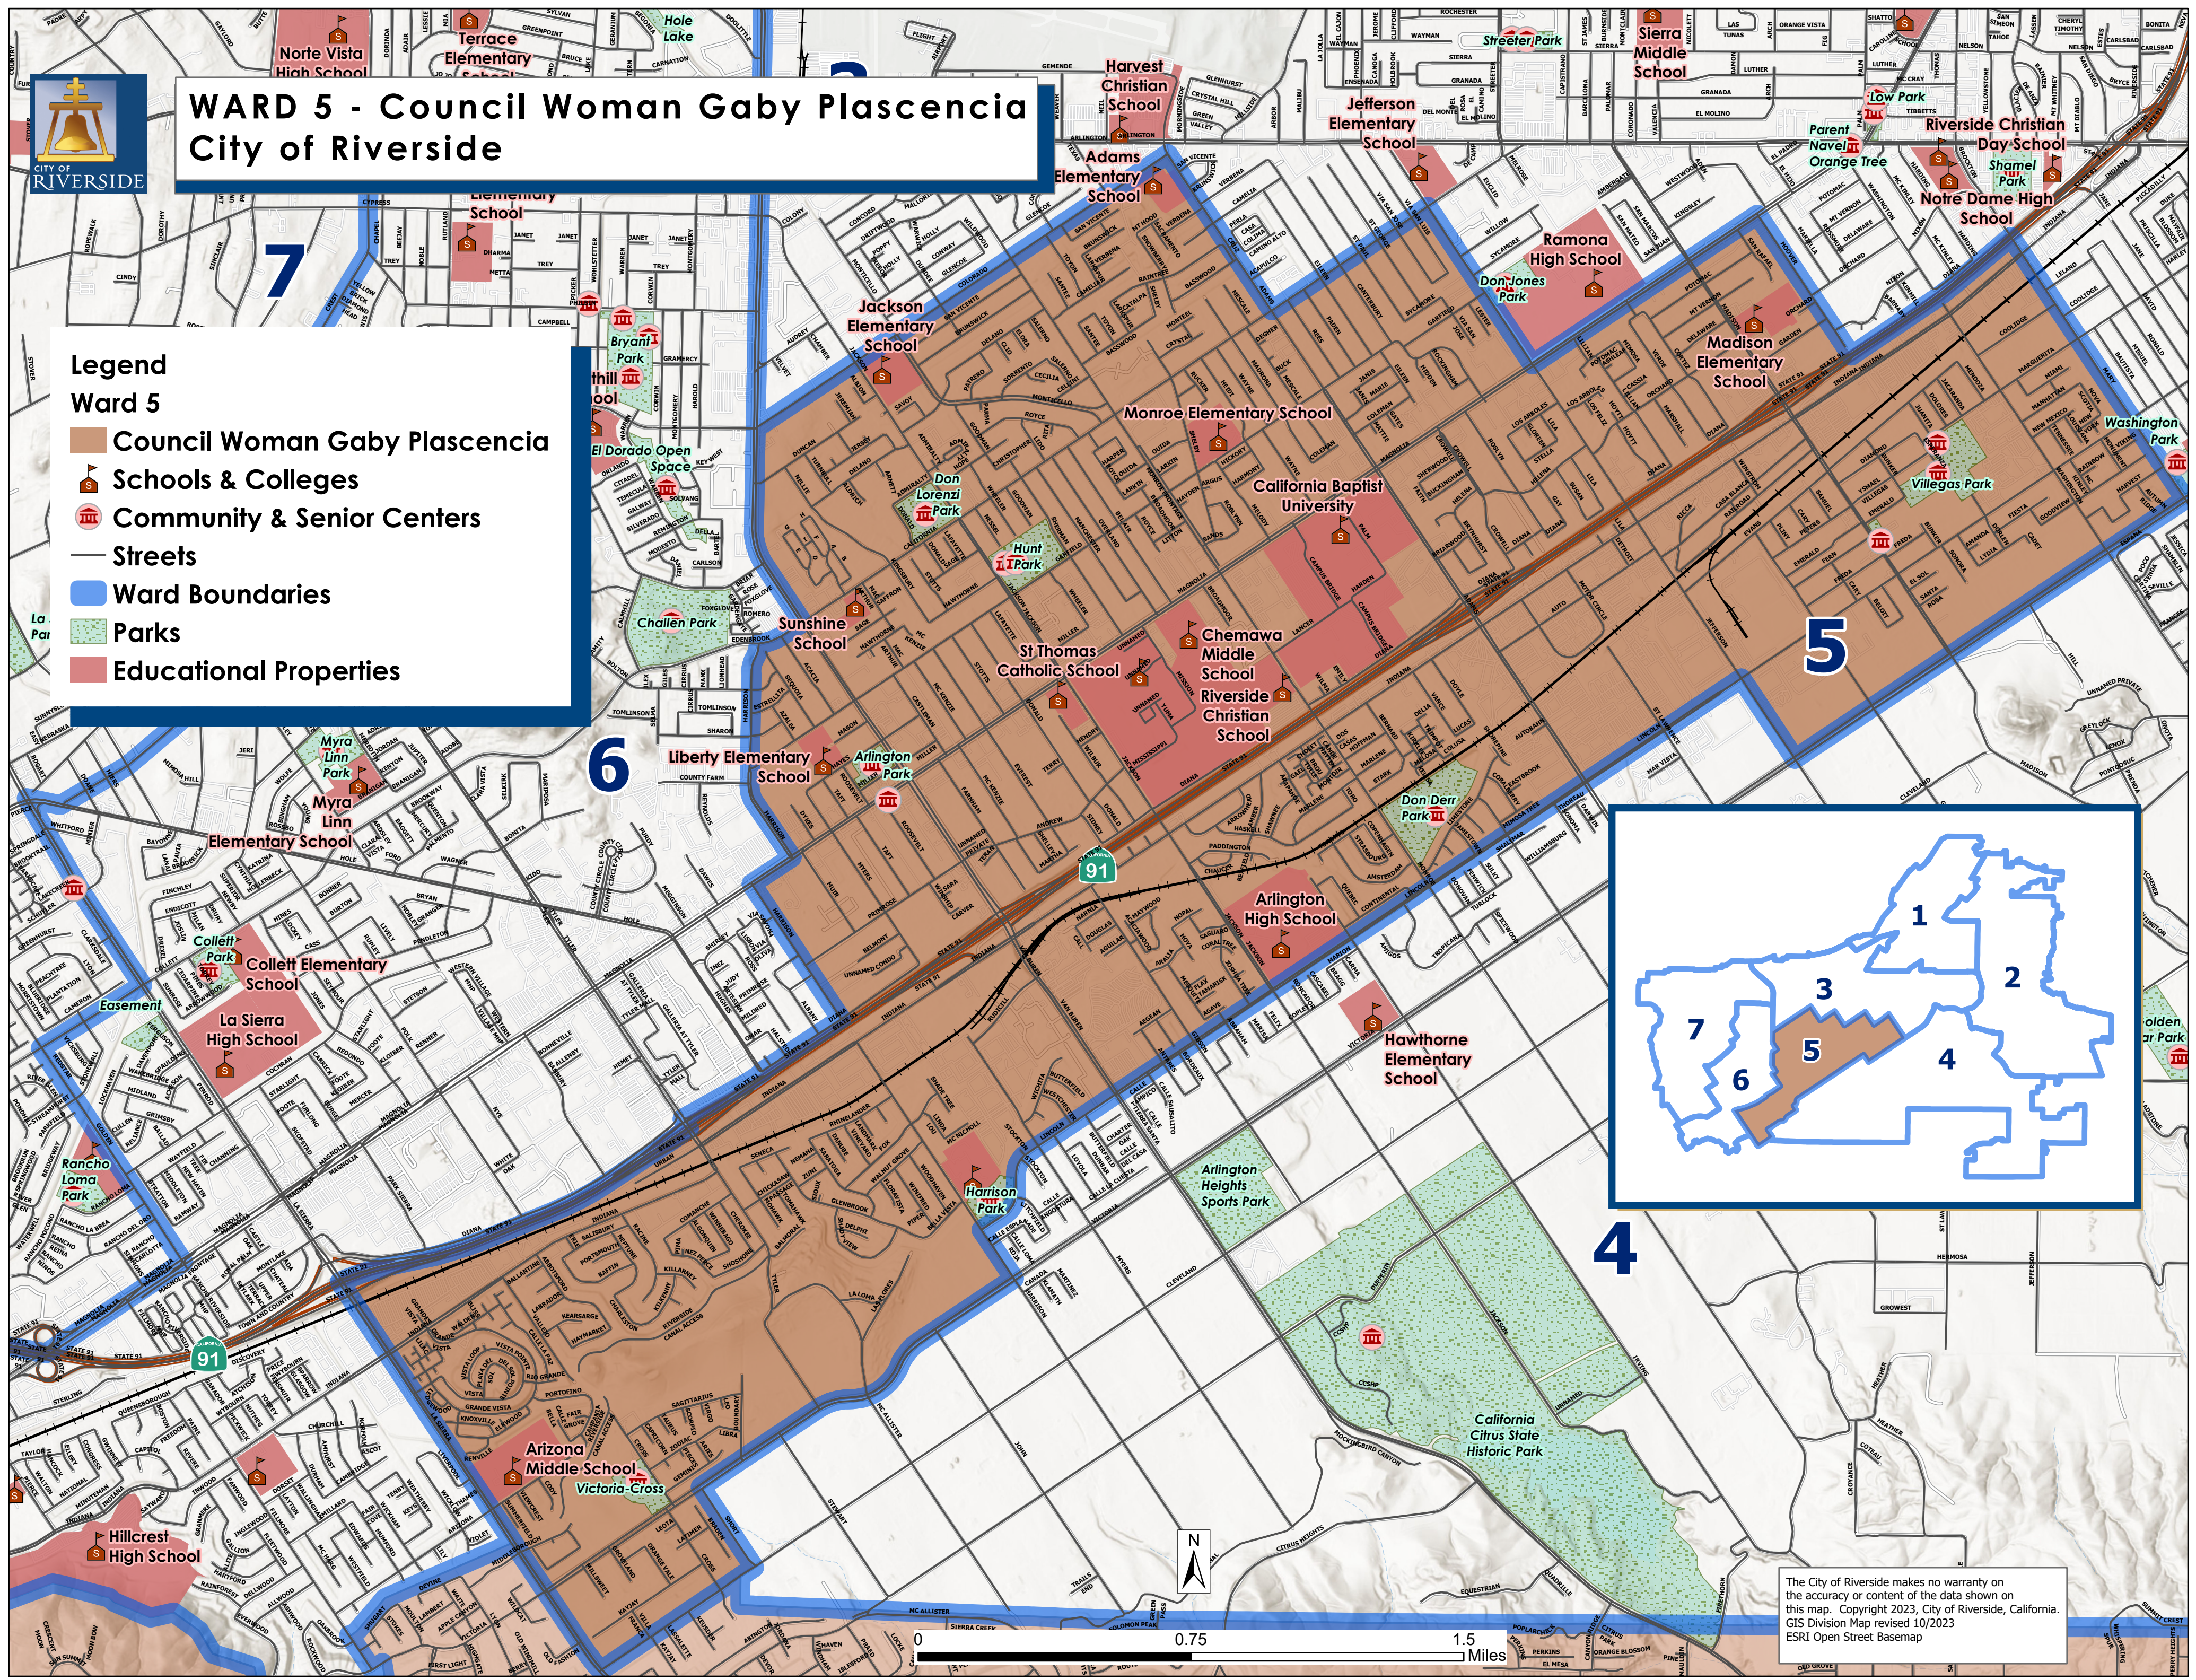

WARD 5 - Council Woman Gaby Plascencia City of Riverside

Legend

Ward 5

-  Council Woman Gaby Plascencia
-  Schools & Colleges
-  Community & Senior Centers
-  Streets
-  Ward Boundaries
-  Parks
-  Educational Properties

The City of Riverside makes no warranty on the accuracy or content of the data shown on this map. Copyright 2023, City of Riverside, California. GIS Division Map revised 10/2023 ESRI Open Street Basemap