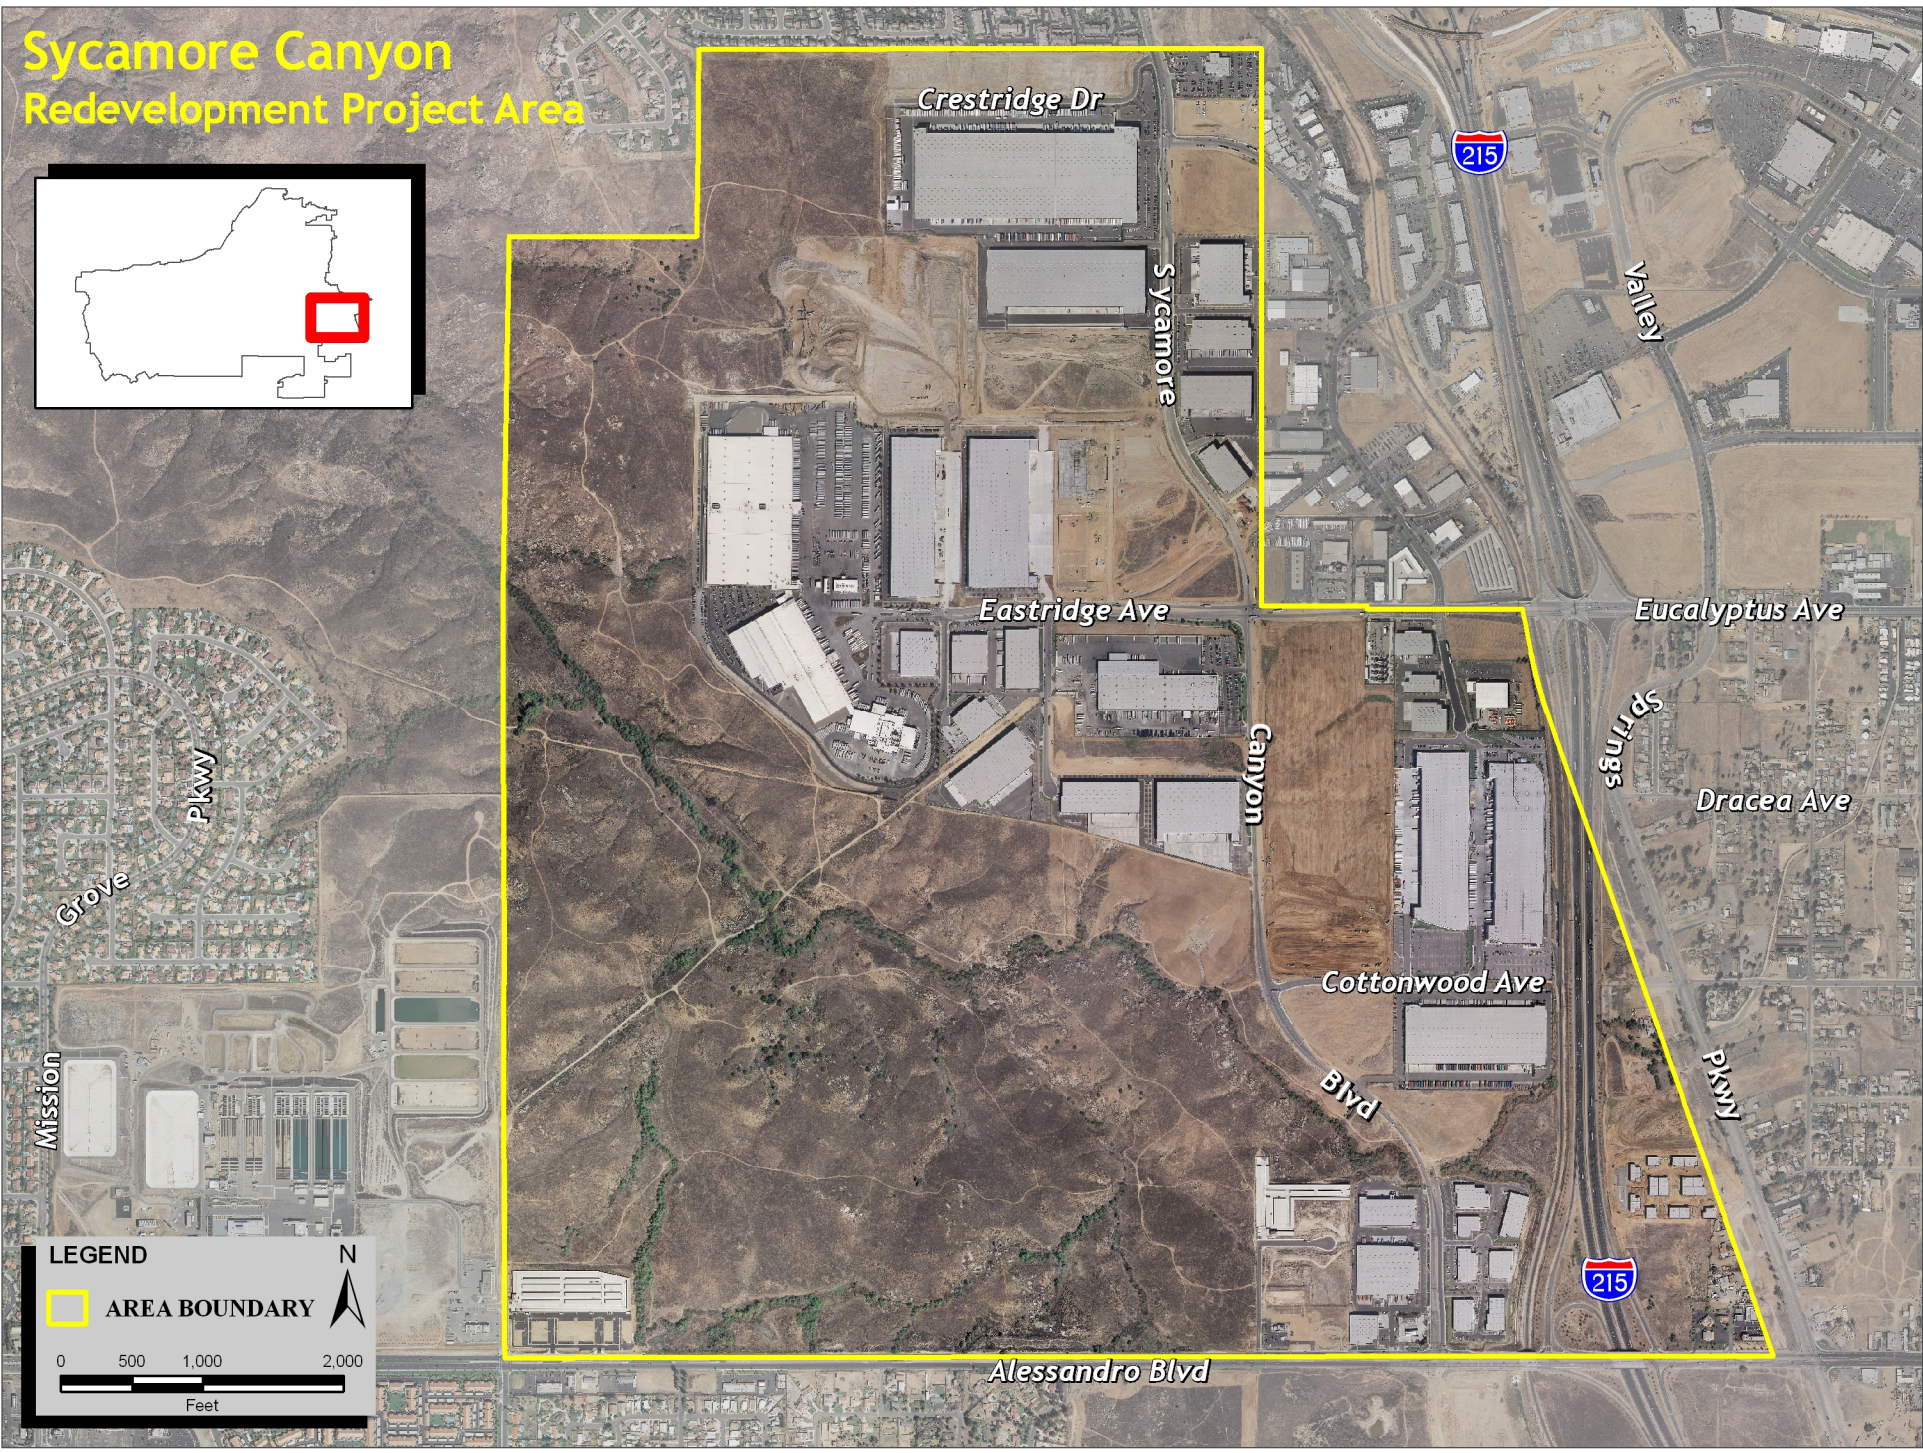

Sycamore Canyon Redevelopment Project Area

LEGEND

 AREA BOUNDARY

0 500 1,000 2,000
Feet

N 