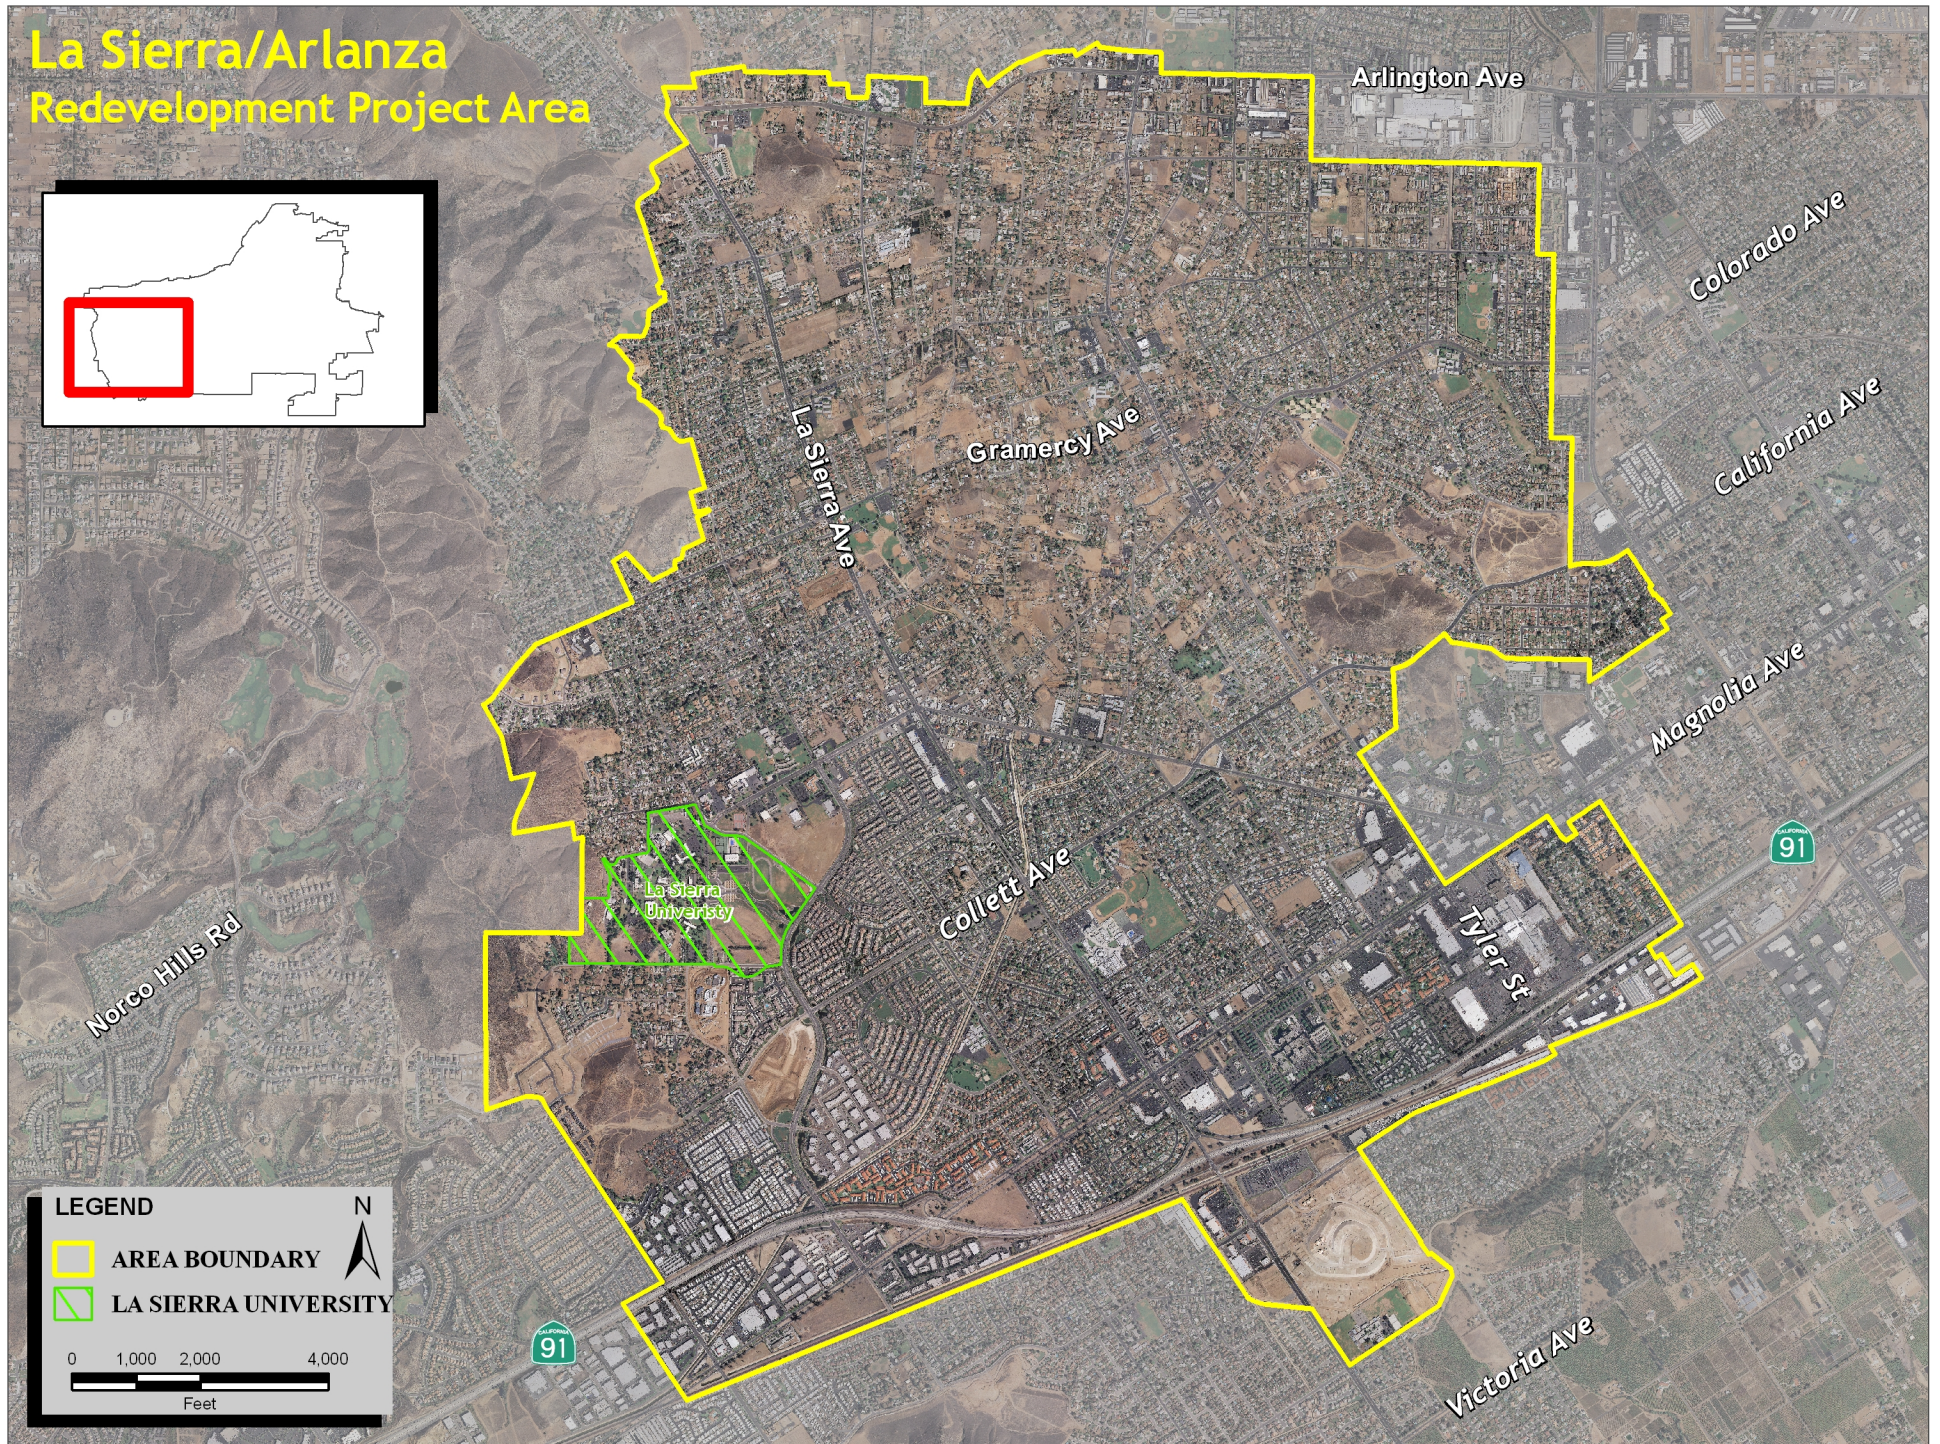

La Sierra/Arlanza Redevelopment Project Area

LEGEND

-  AREA BOUNDARY
-  LA SIERRA UNIVERSITY

0 1,000 2,000 4,000

Feet